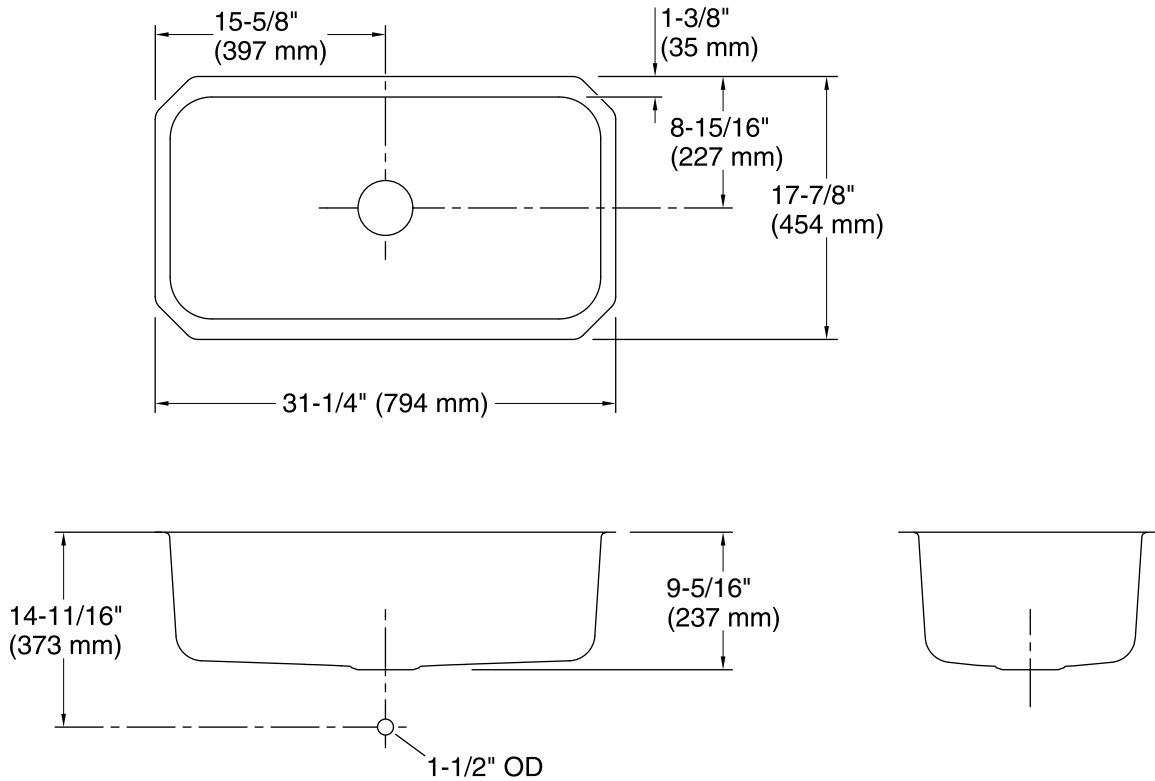

Undertone®
Under-mount Kitchen Sink
K-5290

Features

- 36-inch minimum base cabinet width.
- Single bowl.
- 9-5/8-inch depth.
- No faucet holes.
- SilentShield® sound-absorption technology offers quieter performance.
- Includes installation hardware.

Material

- 18-gauge stainless steel.

Installation

- Under-mount

Recommended Accessories

K-5474 Sink Rack

Codes/Standards

ASME A112.19.3/CSA B45.4

**Lifetime Limited Warranty for
KOHLER® Stainless Steel Sinks**

See website for detailed warranty information.

Technical Information

All product dimensions are nominal.

Bowl configuration:	Single
Installation:	Under-mount
Bowl area (Center):	Length: 29-3/16" (742 mm) Width: 15-1/16" (383 mm) Bowl depth: 9" (229 mm) Water depth: 9" (229 mm)
Template:	1219562-7, required, included