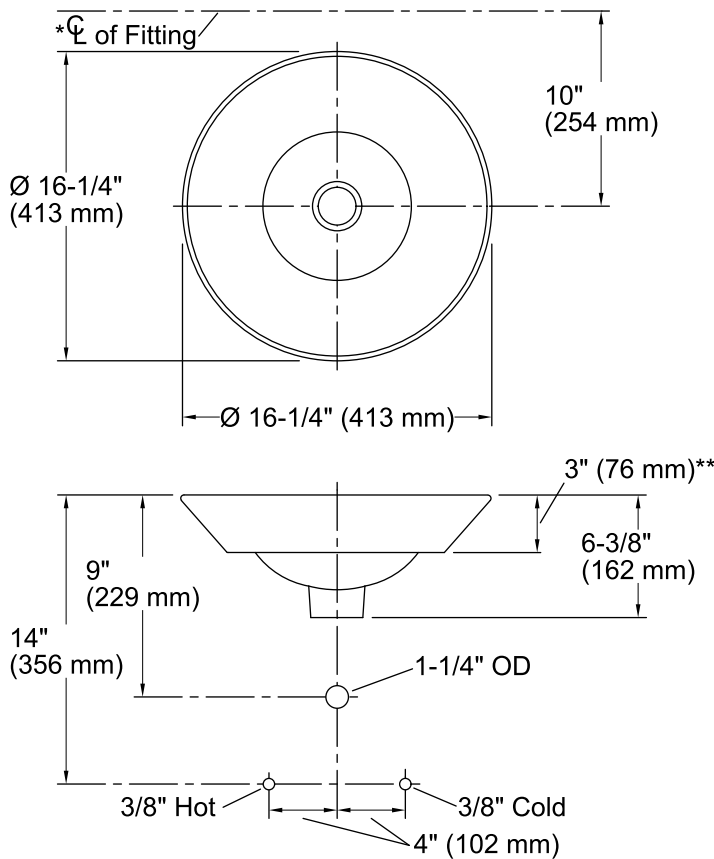

Gilded Meadow™ Conical Bell®

Above-counter/Wall-mount Bathroom Sink
K-45922-DF

Technical Information

All product dimensions are nominal.

Bowl configuration:	Single
Installation:	Wall-mount, Vessel
Bowl area:	Diameter: 15-7/8" (403 mm) Water depth: 4-1/4" (108 mm)
Drain hole:	1-3/4" (44 mm)
Template:	1002980-7, required, included

Notes

Install this product according to the installation instructions.

Product does not have an overflow.

*Spout must be 5" (127 mm) long (min) for adequate clearance into the bathroom sink when installed with centerline as shown.

NOTICE: Countertop manufacturer or cutter must use the cut-out template provided with the product, or a current one provided by Kohler Co. (call 1-800-4-KOHLER). Kohler Co. is not responsible for cut-out errors when the incorrect cut-out template is used.

ADA, OBC, CSA B651 compliant when installed to the specific requirements of these regulations.