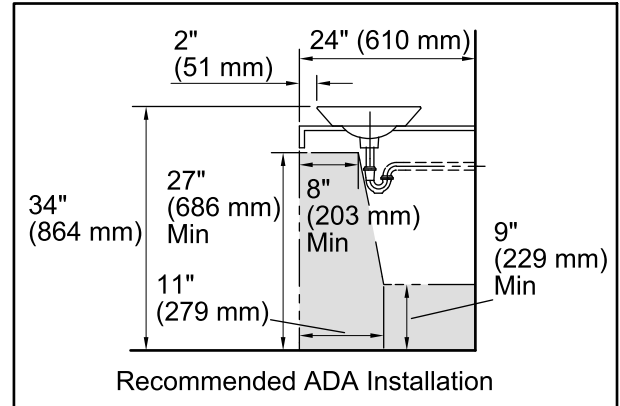

Gilded Meadow™ Conical Bell®

Above-counter/Wall-mount Bathroom Sink
K-45922-DF

Technical Information

All product dimensions are nominal.

Bowl configuration:	Single
Installation:	Wall-mount, Vessel
Bowl area:	Diameter: 15-7/8" (403 mm) Water depth: 4-1/4" (108 mm)
Drain hole:	1-3/4" (44 mm)
Template:	1002980-7, required, included

Notes

Install this product according to the installation instructions.

Product does not have an overflow.

*Spout must be 5" (127 mm) long (min) for adequate clearance into the bathroom sink when installed with centerline as shown.

NOTICE: Countertop manufacturer or cutter must use the cut-out template provided with the product, or a current one provided by Kohler Co. (call 1-800-4-KOHLER). Kohler Co. is not responsible for cut-out errors when the incorrect cut-out template is used.

ADA, OBC, CSA B651 compliant when installed to the specific requirements of these regulations.