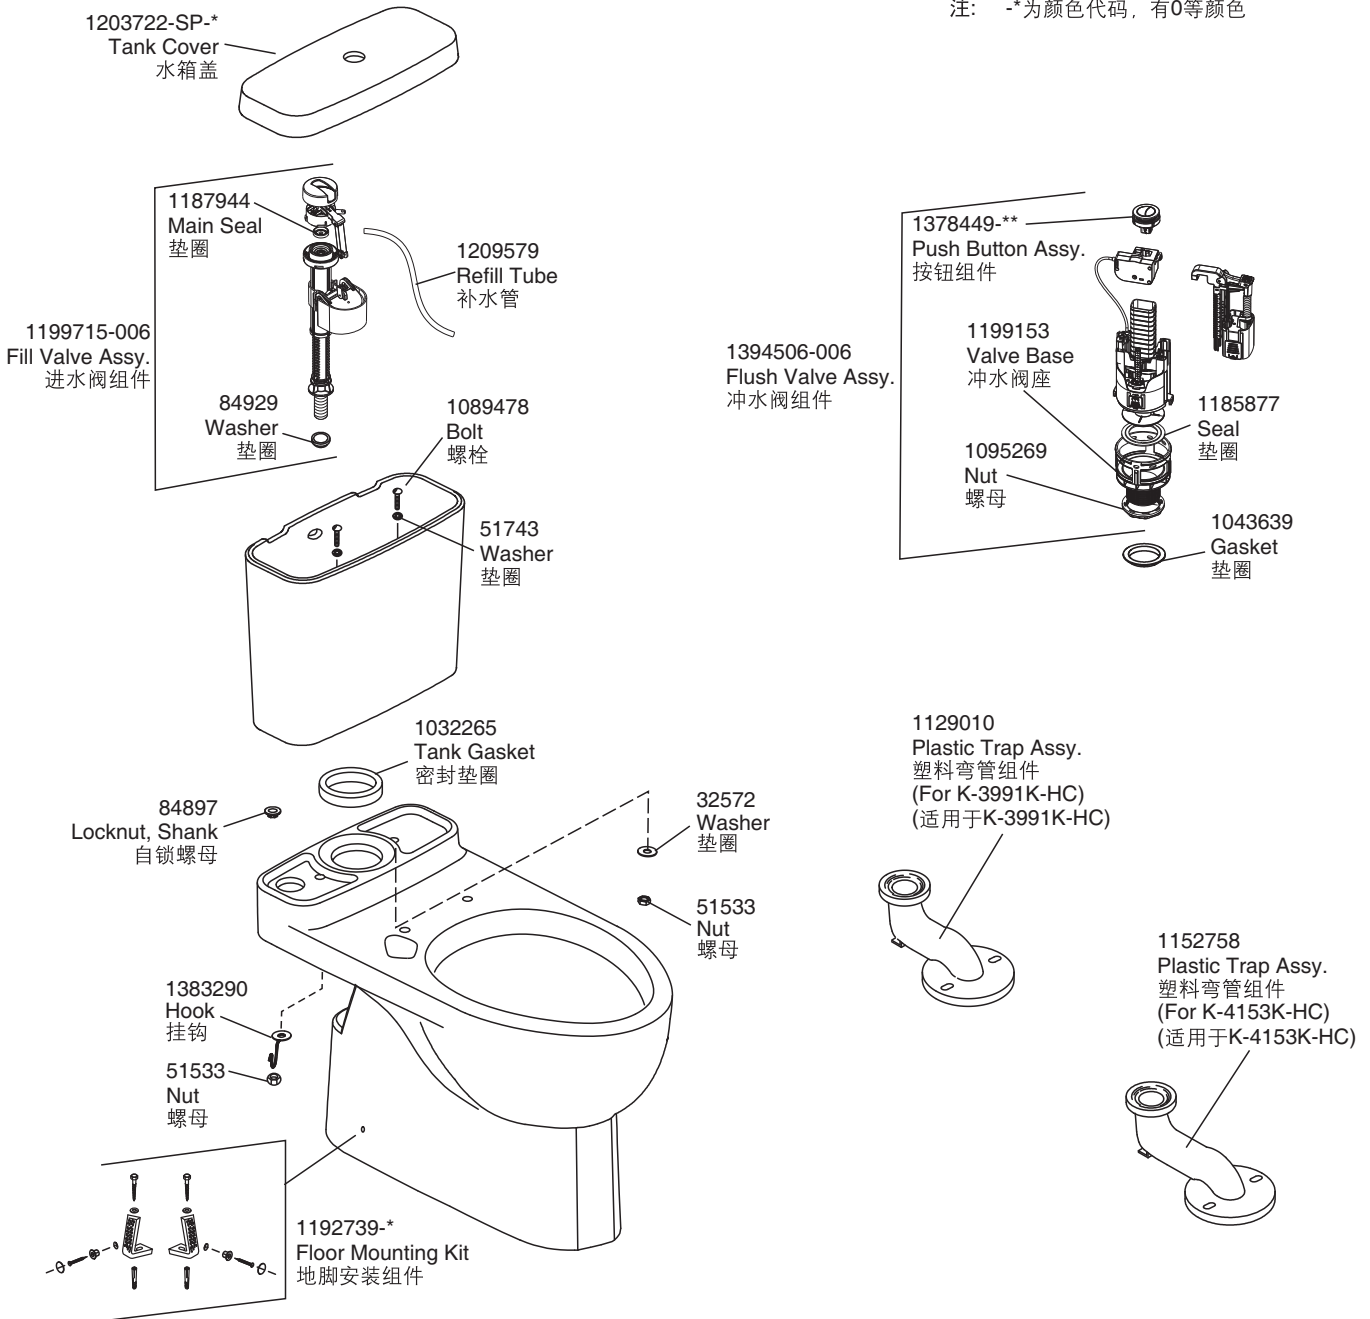

Model 组合型号	K-3991K-HC-*	K-4153K-HC-*
Spec 规格	305mm	400mm
Tank 水箱	K-4979K-HC3-*	K-4979K-HC4-*
Bowl 缸体	K-3836K-MHC-*	K-4074K-MHC-*

Note: -\* is for color code which may represent 0  
注: -\*为颜色代码, 有0等颜色

Color code (-\*) or finish (-\*\*) must be specified when ordering.

订购时请说明颜色代码(-\*)或表面处理(-\*\*)

Please refer to service parts page packed with seat for detailed seat service parts.

盖板的维修零件请详见盖板的维修零件图。