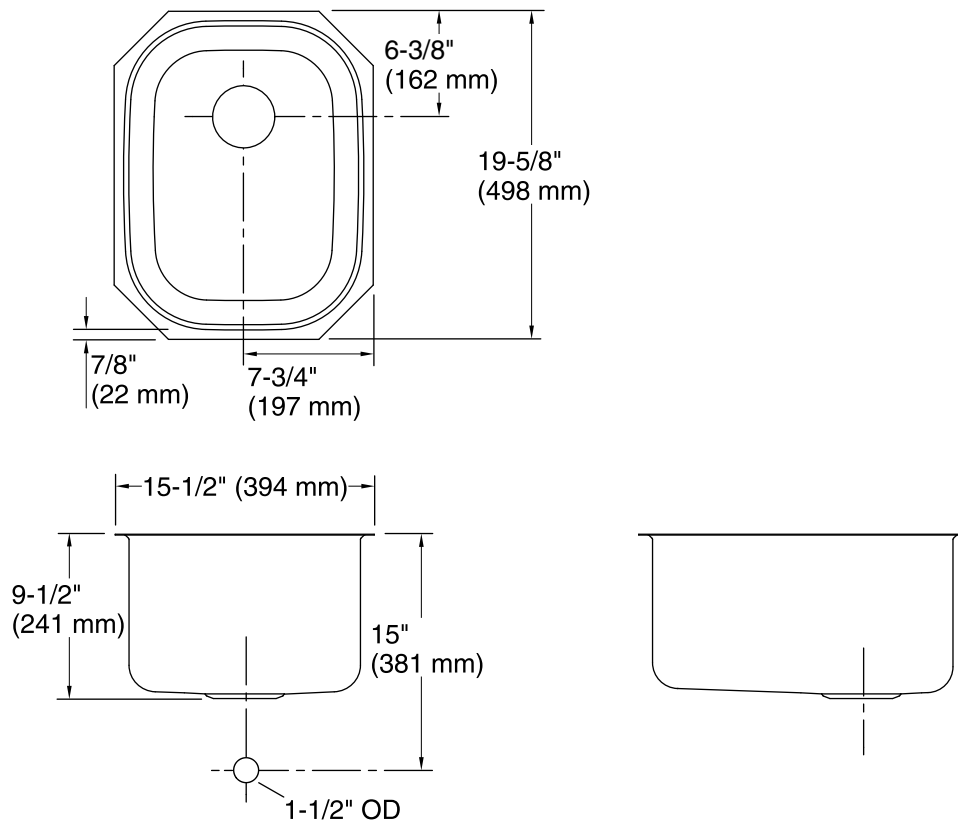

### Features

- 21-inch minimum base cabinet width.
- 18-gauge stainless steel.
- Under-mount.
- Single compartment.
- Rounded bowl.
- SilentShield® sound-absorption technology offers quieter performance.
- 15-1/2" (394 mm) x 19-5/8" (500 mm)

### Technical Information

All product dimensions are nominal.

Bowl configuration:	Single
Installation:	Under-mount
Bowl area:	Length: 13-3/4" (349 mm) Width: 17-7/8" (454 mm) Bowl depth: 9-1/2" (241 mm)
Drain hole:	3-5/8" (92 mm)
Template:	113198, required, included