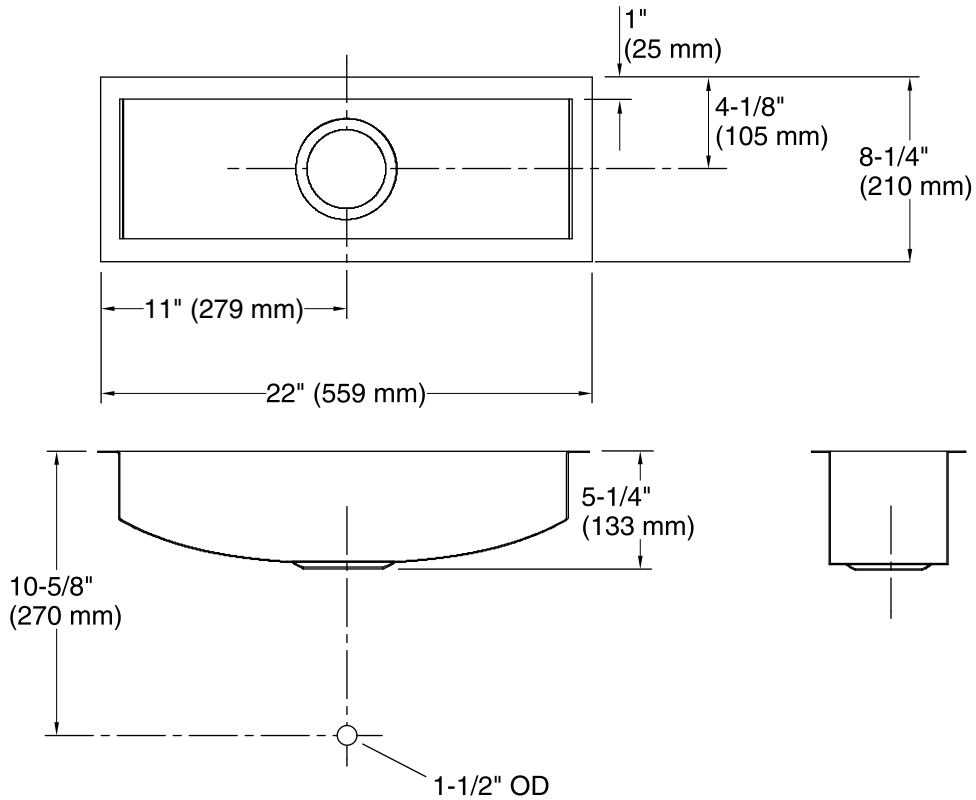

Features

- 24-inch minimum base cabinet width.
- 16-gauge stainless steel.
- Under-mount.
- Single bowl.
- SilentShield® sound-absorption technology offers quieter performance.
- 22" (559 mm) x 8-1/4" (210 mm) x 5-1/4" (133 mm)

Optional Accessories

K-8801 Sink Strainer

Components

Product includes:

K-3127 Storage Basket
K-3136 Sink Rack
91915 Hardware Kit

ADA

Codes/Standards

ASME A112.19.3/CSA B45.4
ADA
ICC/ANSI A117.1

Lifetime Limited Warranty for KOHLER® Stainless Steel Sinks

See website for detailed warranty information.

Technical Information

All product dimensions are nominal.

Bowl configuration:	Single
Installation:	Under-mount
Bowl area (Only):	Length: 20" (508 mm) Width: 6-1/4" (159 mm) Water depth: 4-7/8" (124 mm)
Drain hole:	3-5/8" (92 mm)
Template:	1022026-7, required, included