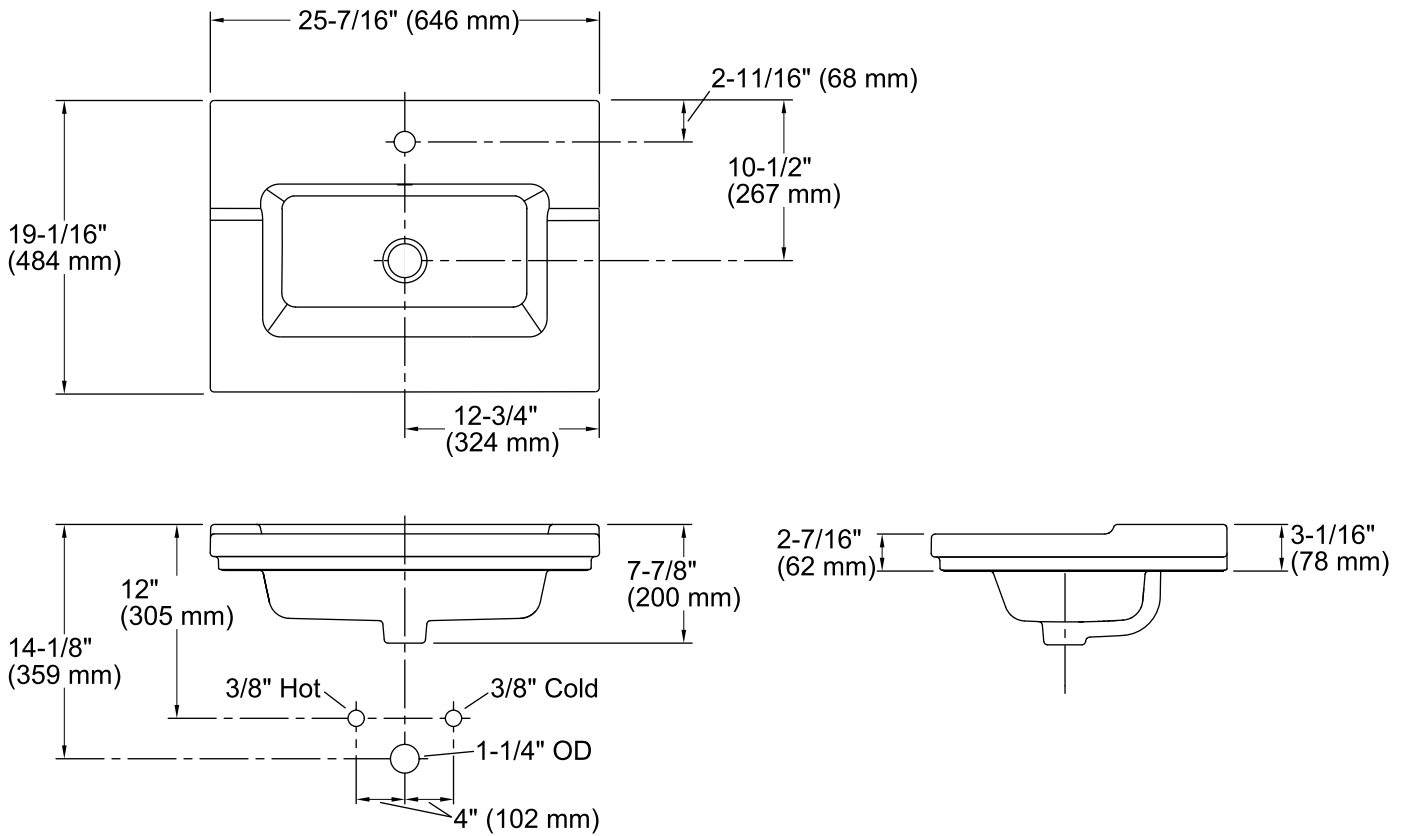

Features

- Vitreous china.
- Vanity-top.
- Rectangular basin.
- With overflow.
- Single faucet hole.
- Coordinates with other products in the Tresham collection.
- Also installs to 24" (610 mm) x 18" (457 mm) vanities.
- 25-7/16" (646 mm) x 19-1/16" (484 mm) x 7-7/8" (200 mm)

Color	Code	Description
	0	White
	96	Biscuit
	47	Almond
	NY	Dune
	95	Ice™ Grey
	G9	Sandbar
	33	Mexican Sand™
	K4	Cashmere
	58	Thunder™ Grey
	7	Black Black™

Technical Information

All product dimensions are nominal.

Bowl configuration:	Single
Installation:	ITB
Bowl area (Only):	Length: 19-1/16" (484 mm) Width: 10-1/2" (267 mm) Water depth: 5-1/4" (133 mm)
Number of deck holes:	1
Faucet hole(s):	1-3/8" (35 mm)
Drain hole:	1-3/4" (44 mm)
Template:	1162722-7, required, included

When installing a pop-up drain to this bathroom sink, it may be necessary to bend the drain linkage to allow proper reach to the faucet lift rod.

NOTE: This bathroom sink is also designed for installation to the K-2604 vanity or with any other 24" (610 mm) x 18" (457 mm) vanity.