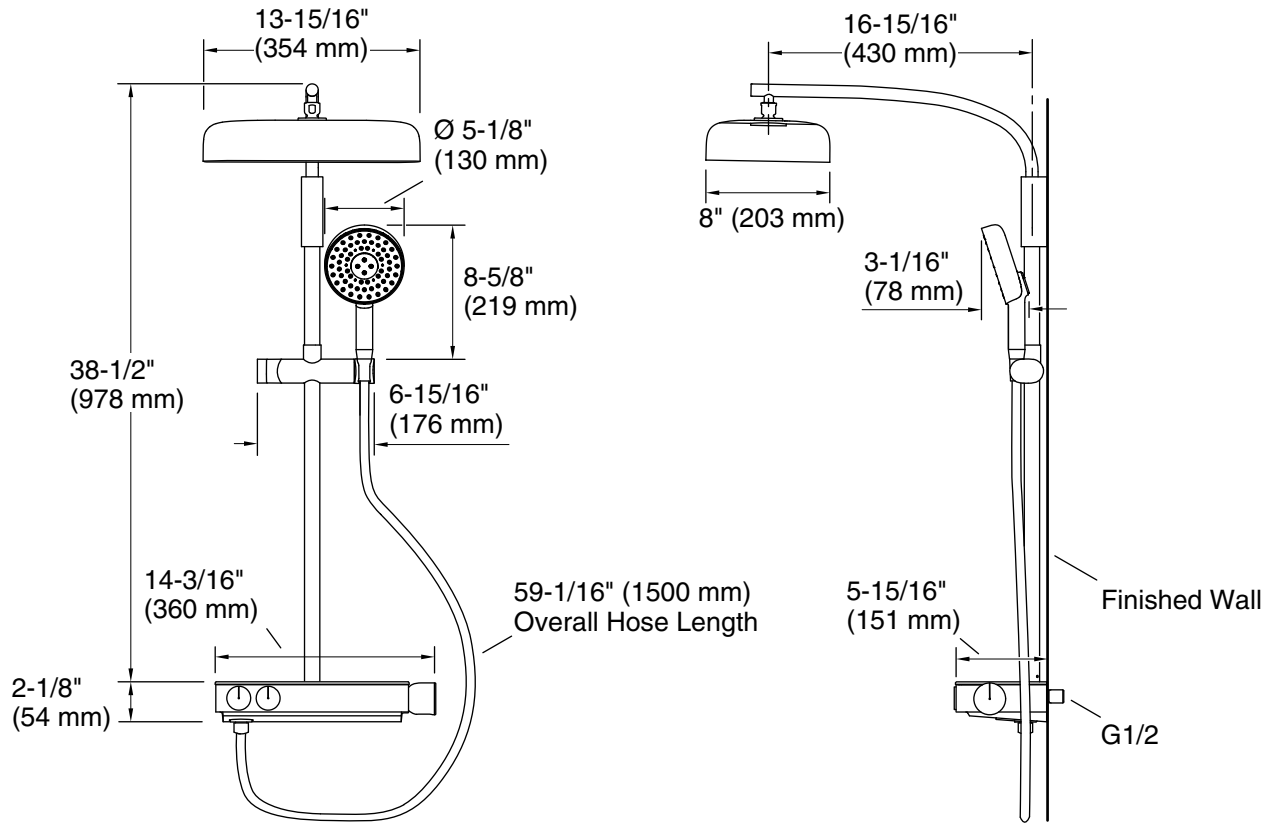

#### Features

- Modern, simplistic exposed thermostatic column serves as a hub for shower controls.
- Includes shower column, rainhead, handshower, hose, thermostatic valve and control panel.
- Single-function oblong rainhead features Full Coverage with Katalyst technology, a drenching spray experience ideal for rinsing shampoo from hair.
- Multifunction handshower with advanced spray engine provides three spray experiences: Full Coverage with Katalyst technology, Deep Massage, and Cloud.
- Deep Massage streams twist and swirl, targeting sore muscles to ease away aches and pains.
- Cloud spray experience restores with a thick cloud of silky, super-fine water droplets.
- 2.5 gpm (9.5 lpm) showerhead and handshower flow rate.
- MasterClean™ sprayface features an easy-to-clean surface that withstands mineral buildup.
- Optimized sprayface for maximum performance.
- Slidebar bracket allows you to adjust the height and angle of the handshower.
- Mechanically controlled thermostatic mixing valve maintains outlet temperature throughout shower experience.
- Control panel includes adjustable temperature dial with integrated adjustable high-temperature limit feature and shower outlet on/off buttons.
- When pressed once, shower outlet turns on and button pops out, becoming a knob for water flow adjustment.
- When pressed back in, water turns off and outlet button aligns with control plate surface; flow setting remains intact.
- G 1/2 Universal NPT and direct sweat inlets and outlets.

#### Installation

- Valve is fully serviceable from control panel.

#### Codes/Standards

None Applicable

See website for detailed warranty information.

**Technical Information**

All product dimensions are nominal.

Drain included: No