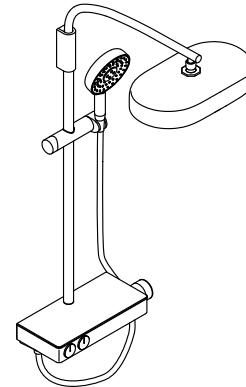

Material

- Premium material construction for durability and reliability.
- KOHLER finishes resist corrosion and tarnishing.

Technology

- Katalyst® air-induction technology infuses water with air, creating bigger drops for a more powerful spray.

Installation

- Valve is fully serviceable from control panel.

Codes/Standards

None Applicable

See website for detailed warranty information.