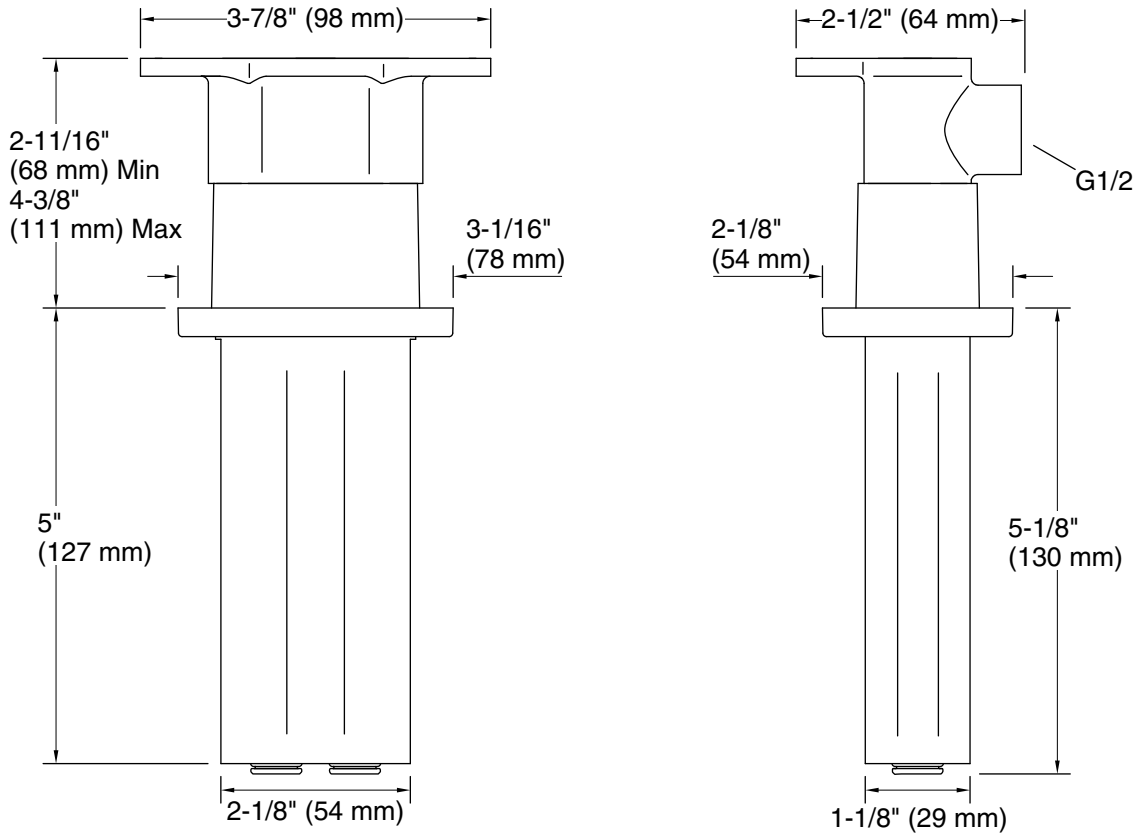

Features

- Compatible only with two-function rainheads.
- 5" (127 mm) rainhead arm.

Material

- Brass construction ensures durability and reliability.
- KOHLER finishes resist corrosion and tarnishing.

Installation

- Slip-fit connection.
- Ceiling-mount.

Codes/Standards

None Applicable

See website for detailed warranty information.

Technical Information

All product dimensions are nominal.