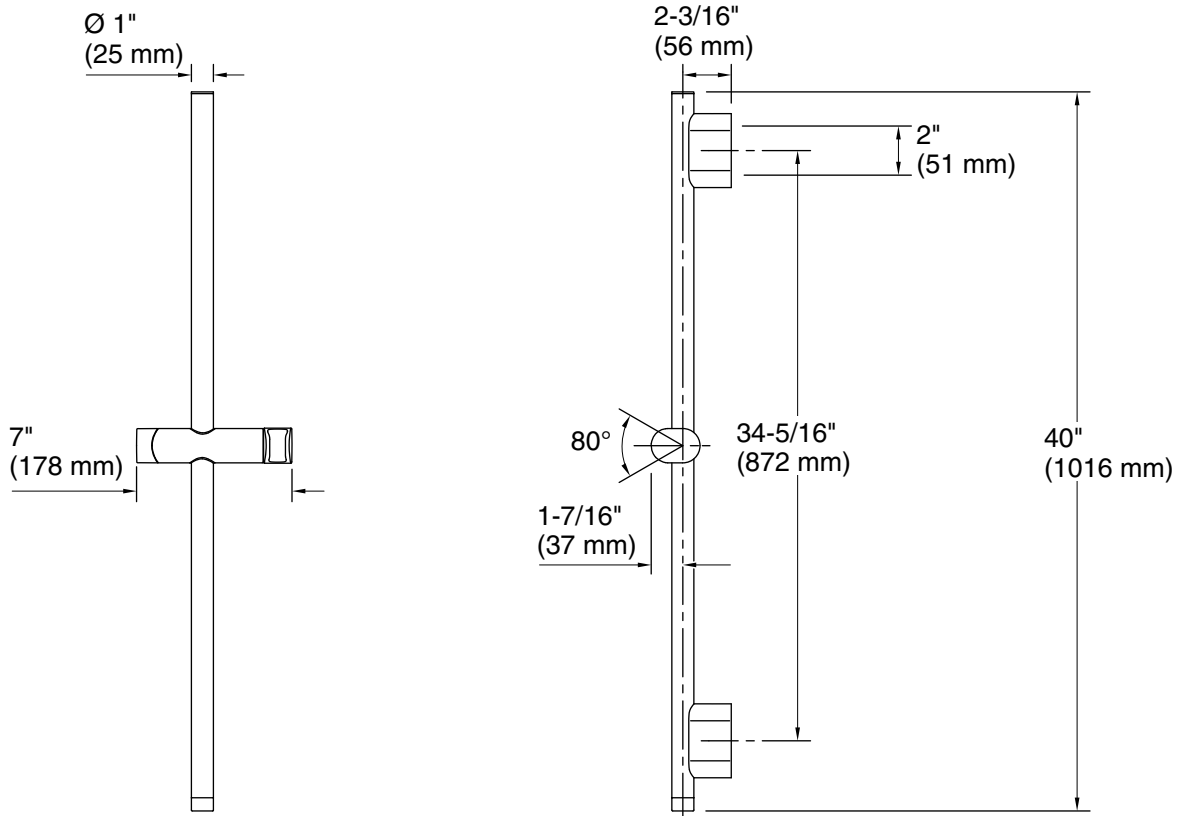

Features

- 39" (990 mm) adjustable sidebar supports a handshower at the desired height for a customized showering experience.

Material

- Durable metal construction.
- KOHLER finishes resist corrosion and tarnishing.

Codes/Standards

None Applicable

See website for detailed warranty information.

Technical Information

All product dimensions are nominal.