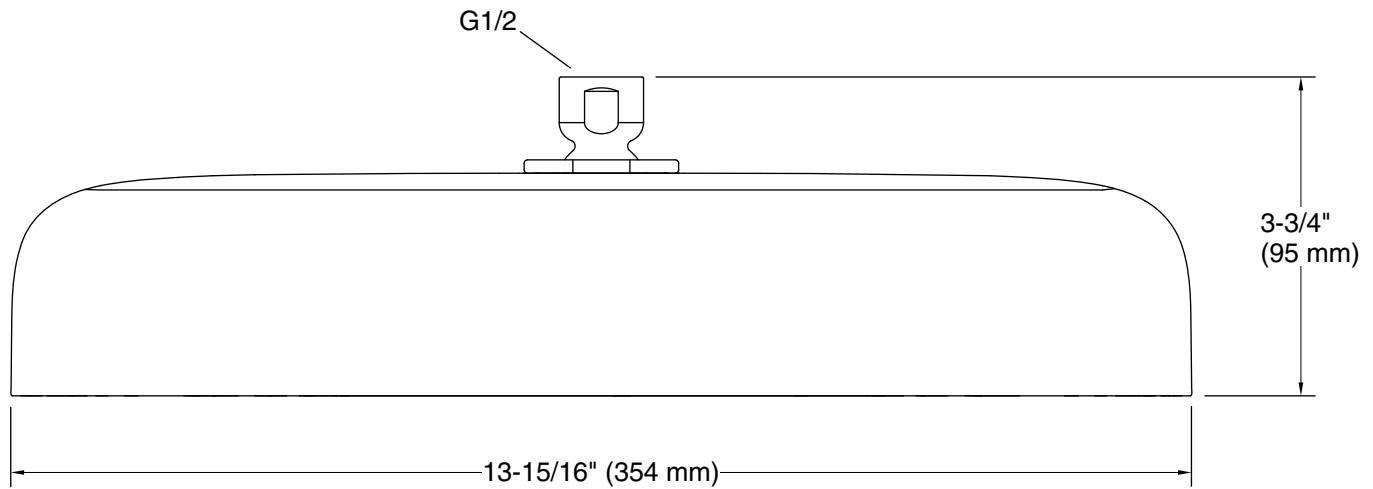

Features

- Single-function oblong rainhead features Full Coverage with Katalyst technology, a drenching spray experience ideal for rinsing shampoo from hair.
- MasterClean™ sprayface features an easy-to-clean surface that withstands mineral buildup.
- Optimized sprayface for maximum performance.
- 2.5 gpm (9.5 lpm) maximum flow rate at 80 psi (5.5 bar).

Installation

- G 1/2 inlet connection.
- Requires single-function rainhead shower arm and flange (sold separately).

Codes/Standards

None Applicable

See website for detailed warranty information.

Technical Information

All product dimensions are nominal.