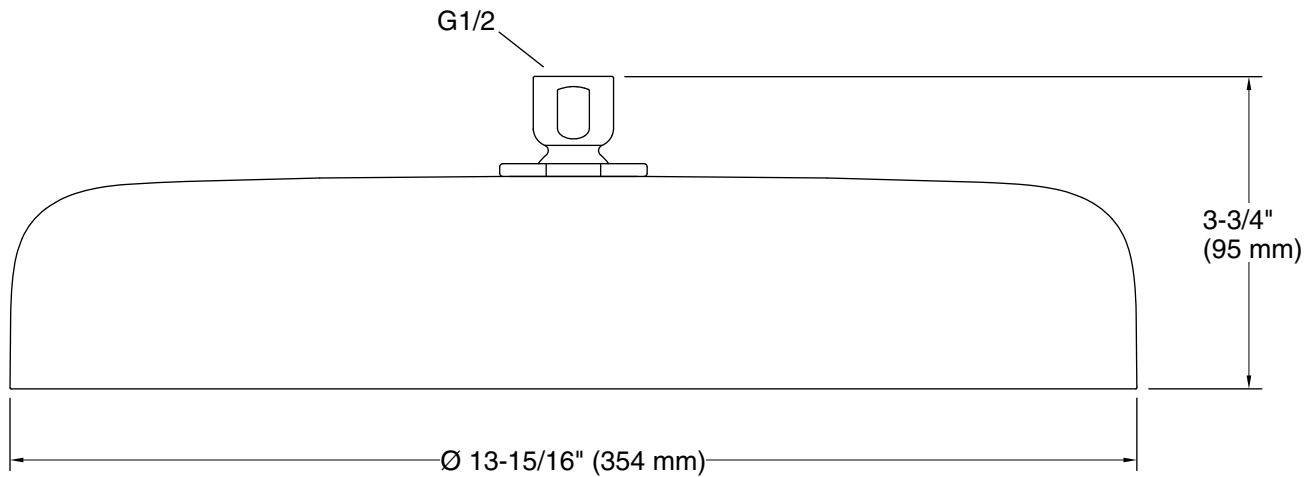

Features

- Single-function round rainhead features Full Coverage with Katalyst technology, a drenching spray experience ideal for rinsing shampoo from hair
- MasterClean™ sprayface features an easy-to-clean surface that withstands mineral buildup
- Optimized sprayface for maximum performance
- 2.5 gpm (9.5 lpm) maximum flow rate
- G 1/2 connection

Installation

- Requires single-function rainhead shower arm and flange (sold separately)

Codes/Standards

None Applicable

See website for detailed warranty information.

Technical Information

All product dimensions are nominal.

Showerhead/Body Spray:

Rated maximum flow: 2.5 gal/min (9.5 l/min)

Pressure: 80 psi (5.5 bar)