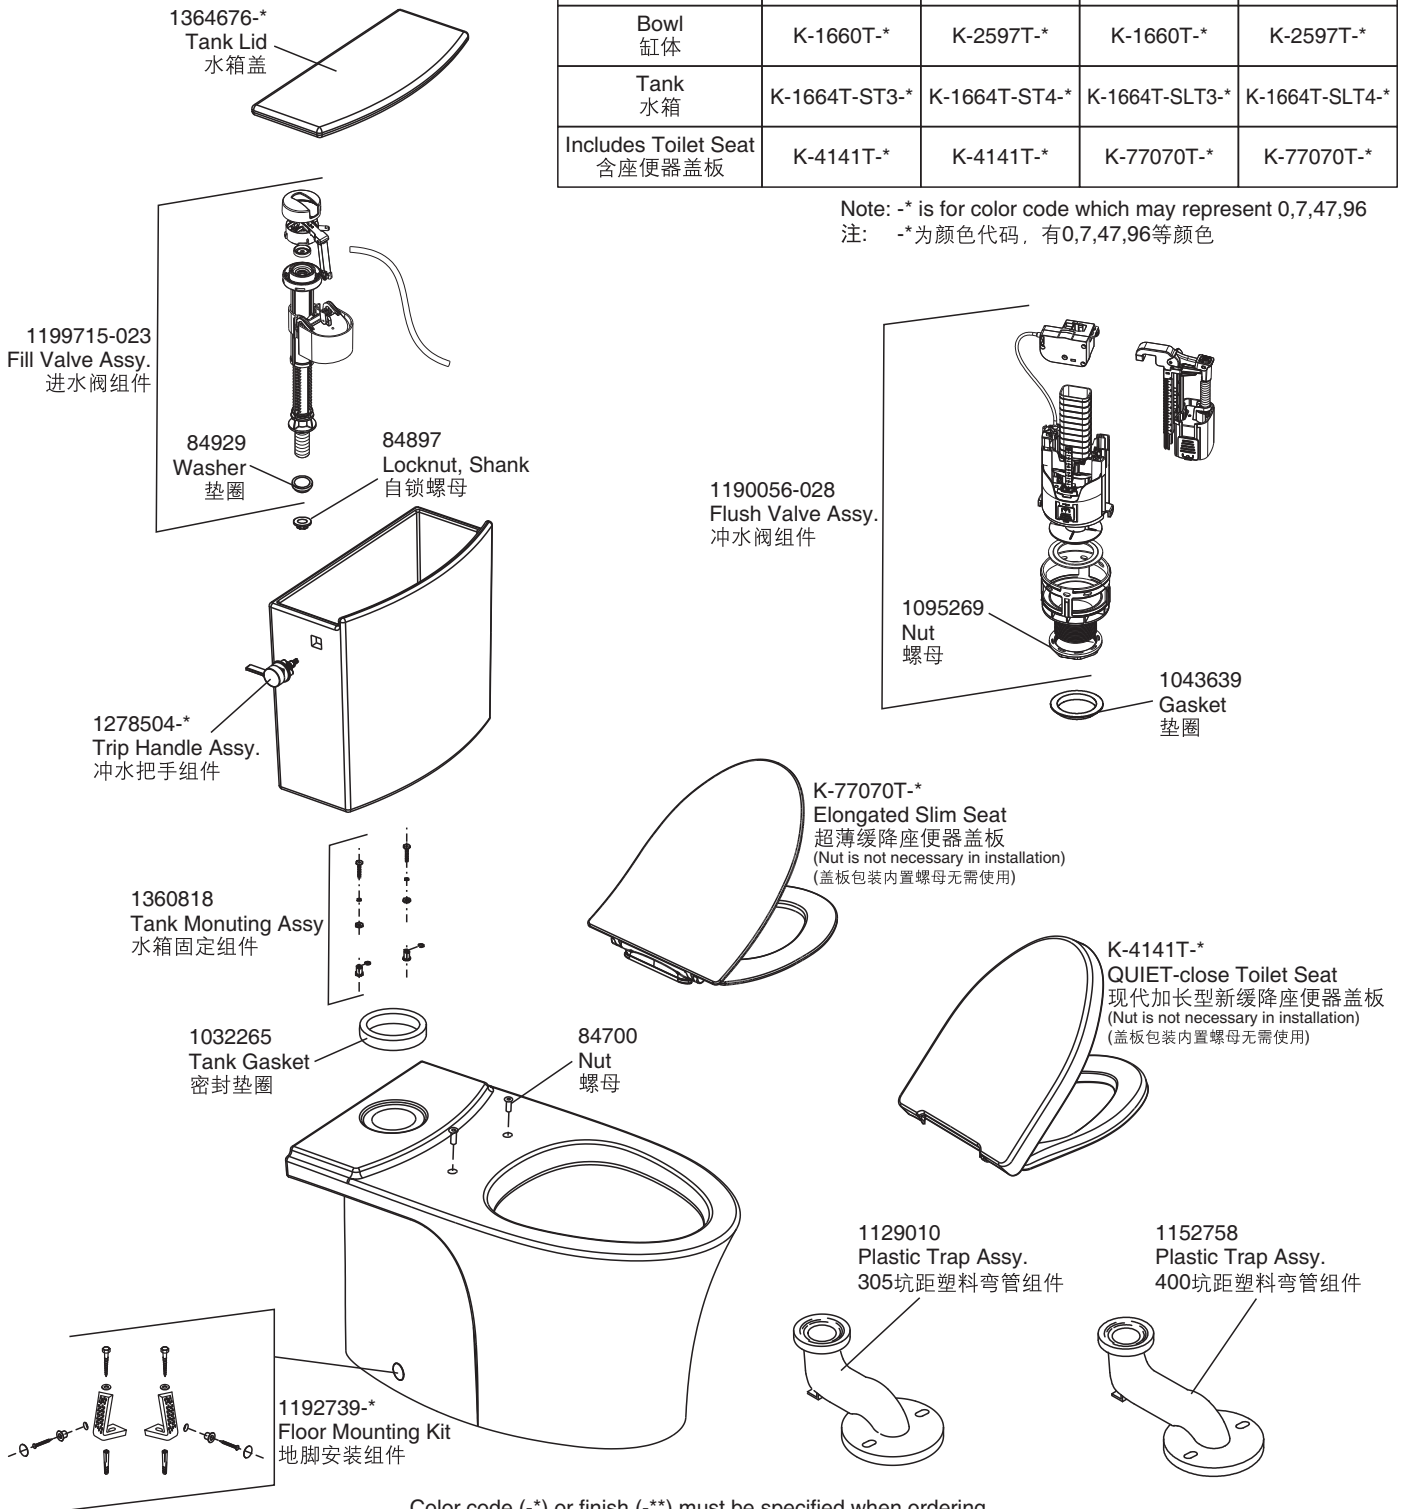

Two-Piece Toilet 分体座便器	K-1666T-S*	K-1667T-S*	K-1666T-SL*	K-1667T-SL*
Spec 规格	305mm	400mm	305mm	400mm
Bowl 缸体	K-1660T*	K-2597T*	K-1660T*	K-2597T*
Tank 水箱	K-1664T-ST3*	K-1664T-ST4*	K-1664T-SLT3*	K-1664T-SLT4*
Includes Toilet Seat 含座便器盖板	K-4141T*	K-4141T*	K-77070T*	K-77070T*

Note: -* is for color code which may represent 0,7,47,96
注: -*为颜色代码, 有0,7,47,96等颜色

Color code (-*) or finish (-**) must be specified when ordering.

订购时请说明颜色代码(-*)或表面处理(-**)

Please refer to service parts page packed with seat for detailed seat service parts.