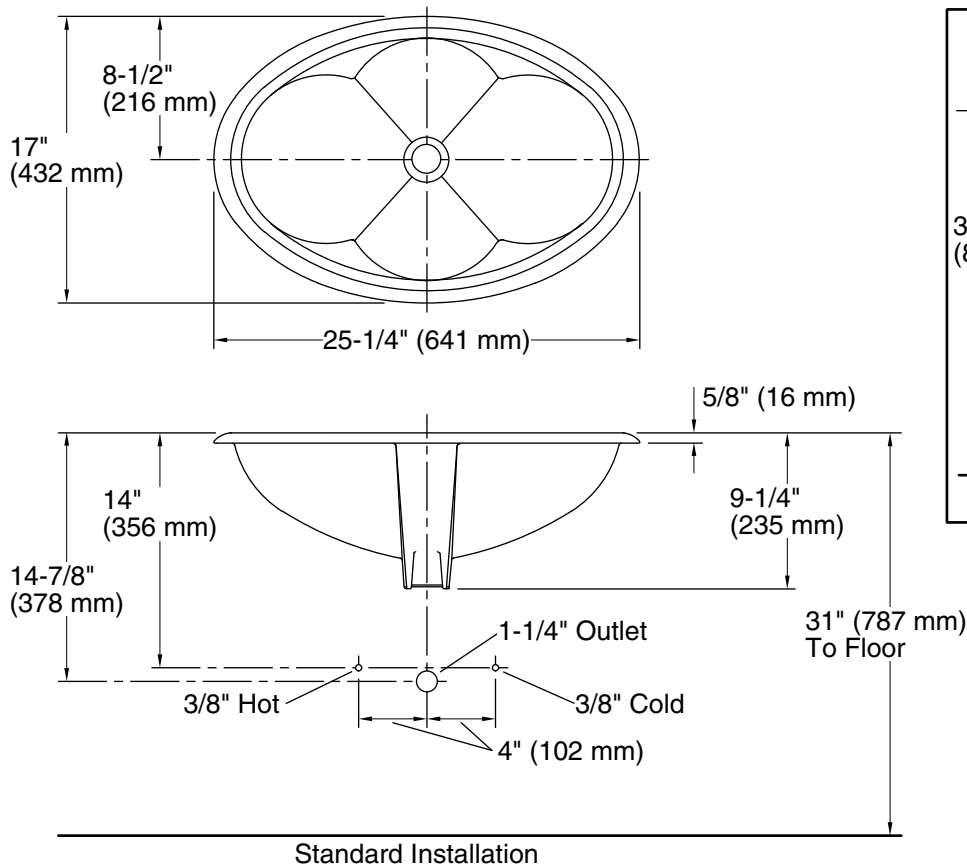

### Technical Information

All product dimensions are nominal.

- Bowl configuration: Single
- Installation: Drop-in
- Bowl area (Only): Length: 22" (559 mm)  
Width: 14" (356 mm)  
Water depth: 5-3/8" (137 mm)
- Drain hole: 1-3/4" (44 mm)
- Template: 111539-7, required, included