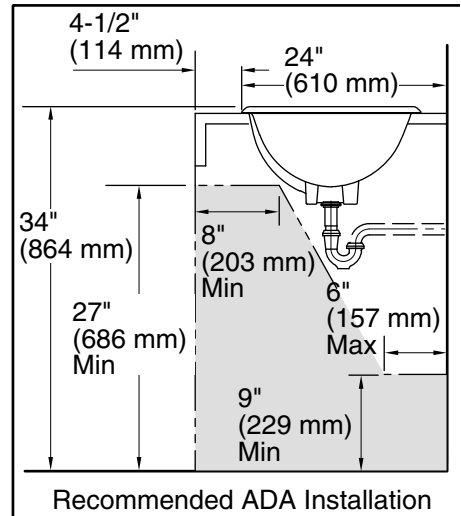

### Technical Information

All product dimensions are nominal.

- Bowl configuration: Single
- Installation: Drop-in
- Bowl area (Only): Length: 22" (559 mm)  
Width: 14" (356 mm)  
Water depth: 5-3/8" (137 mm)
- Drain hole: 1-3/4" (44 mm)
- Template: 111539-7, required, included