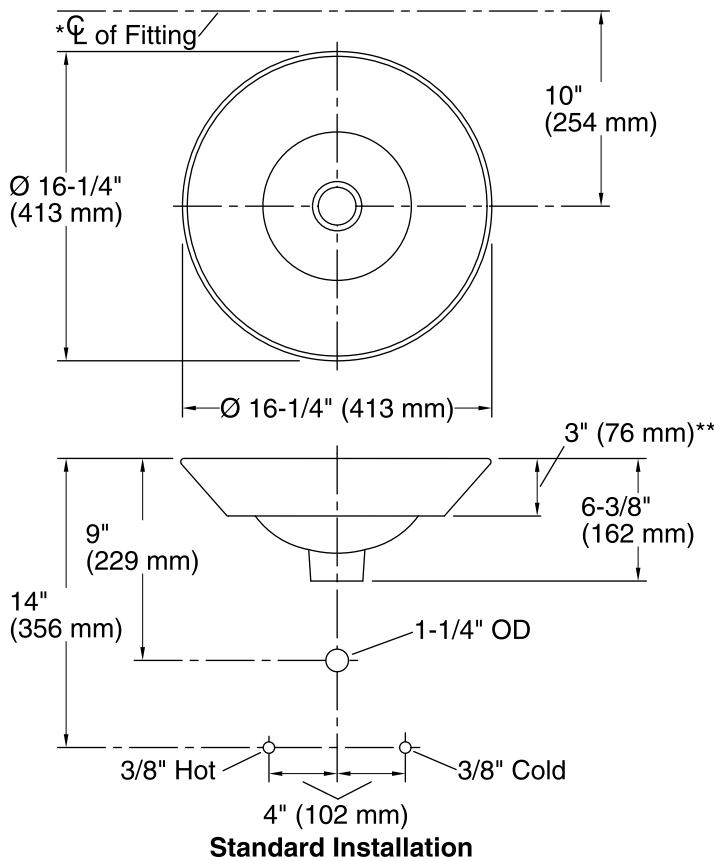

**Technical Information**

All product dimensions are nominal.

- Bowl configuration: Single
- Installation: Vessel, Wall-mount
- Bowl area (Only): Diameter: 15-7/8" (403 mm)  
Water depth: 4-1/4" (108 mm)
- Drain hole: 1-3/4" (44 mm)
- Template: 1002980-7, required, included

**Notes**

Install this product according to the installation instructions.

\*Spout must be 5" (127 mm) long (min) for adequate clearance into the bathroom sink when installed with centerline as shown.

NOTICE: Countertop manufacturer or cutter must use the cut-out template provided with the product, or a current one provided by Kohler Co. (call 1-800-4-KOHLER). Kohler Co. is not responsible for cut-out errors when the incorrect cut-out template is used.