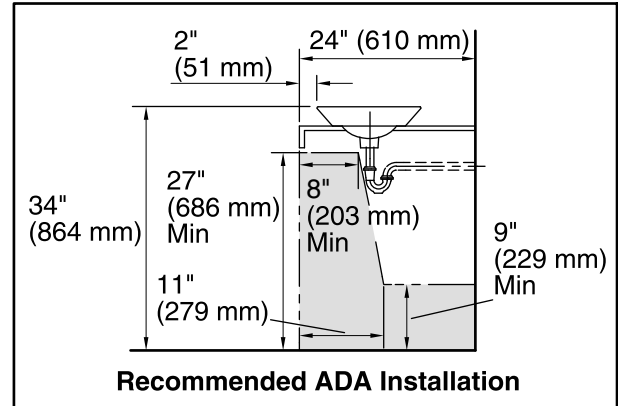

**Technical Information**

All product dimensions are nominal.

- Bowl configuration: Single
- Installation: Vessel, Wall-mount
- Bowl area (Only): Diameter: 15-7/8" (403 mm)  
Water depth: 4-1/4" (108 mm)
- Drain hole: 1-3/4" (44 mm)
- Template: 1002980-7, required, included

**Notes**

Install this product according to the installation instructions.

\*Spout must be 5" (127 mm) long (min) for adequate clearance into the bathroom sink when installed with centerline as shown.

NOTICE: Countertop manufacturer or cutter must use the cut-out template provided with the product, or a current one provided by Kohler Co. (call 1-800-4-KOHLER). Kohler Co. is not responsible for cut-out errors when the incorrect cut-out template is used.