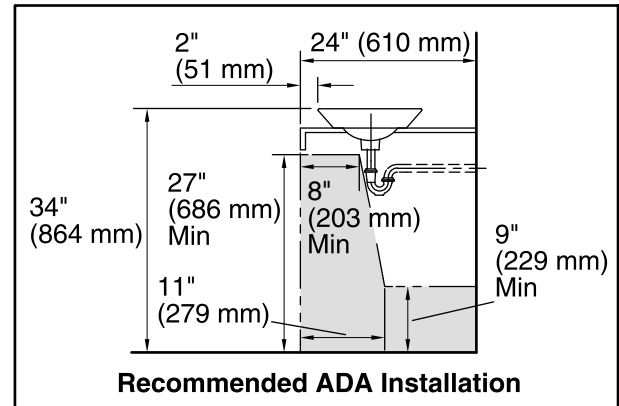

Garden Bandana™ Conical Bell®

Above-counter/Wall-mount Bathroom Sink
K-14223-GB

Features

- Vitreous china.
- Above-counter/wall-mount.
- Round bowl basin.
- Without overflow.
- No faucet holes; requires wall- or counter-mount faucet.
- KOHLER Artist Editions designs.
- Garden Bandana™ design.
- 16-1/4" (413 mm) diameter

Recommended Accessories

K-7114 Pop-Up Drain
K-7129 Drain
K-9018 P-Trap
K-9655 Wall-Mount Vessel Bracket

Components

Additional included component/s: Adjustable linkage.

ADA

CSA B651

Codes/Standards

ASME A112.19.2/CSA B45.1
ADA
ICC/ANSI A117.1
CSA B651

KOHLER® One-Year Limited Warranty

See website for detailed warranty information.

Technical Information

All product dimensions are nominal.

Bowl configuration:	Single
Installation:	Vessel, Wall-mount
Bowl area (Only):	Diameter: 15-7/8" (403 mm) Water depth: 4-1/4" (108 mm)
Drain hole:	1-3/4" (44 mm)
Template:	1002980-7, required, included

Notes

Install this product according to the installation instructions.

*Spout must be 5" (127 mm) long (min) for adequate clearance into the bathroom sink when installed with centerline as shown.

NOTICE: Countertop manufacturer or cutter must use the cut-out template provided with the product, or a current one provided by Kohler Co. (call 1-800-4-KOHLER). Kohler Co. is not responsible for cut-out errors when the incorrect cut-out template is used.