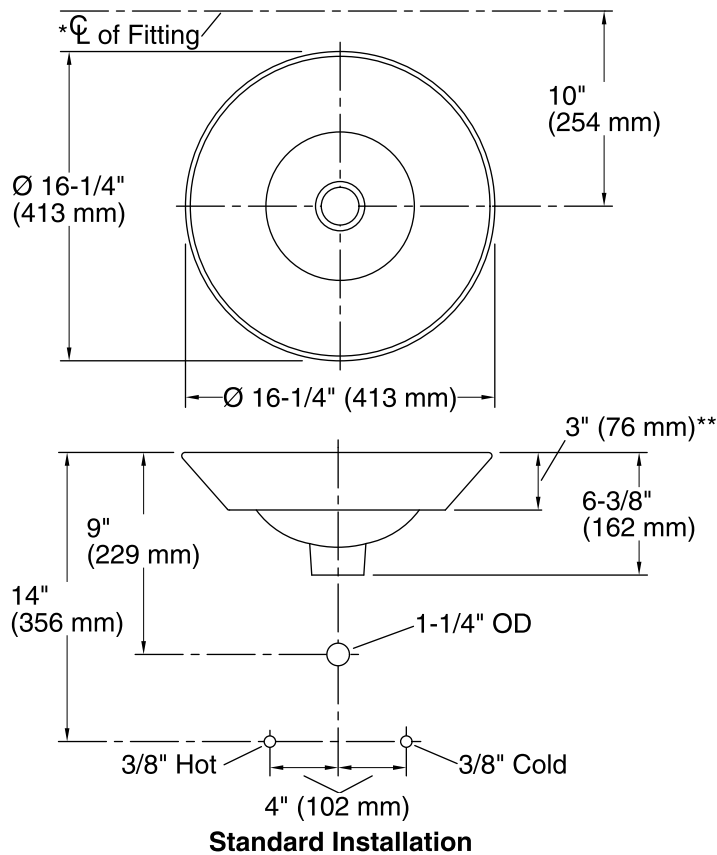

Garden Bandana™ Conical Bell®

Above-counter/Wall-mount Bathroom Sink
K-14223-GB

Features

- Vitreous china.
- Above-counter/wall-mount.
- Round bowl basin.
- Without overflow.
- No faucet holes; requires wall- or counter-mount faucet.
- KOHLER Artist Editions designs.
- Garden Bandana™ design.
- 16-1/4" (413 mm) diameter

Recommended Accessories

K-7114 Pop-Up Drain
K-7129 Drain
K-9018 P-Trap
K-9655 Wall-Mount Vessel Bracket

Components

Additional included component/s: Adjustable linkage.

ADA

CSA B651

Codes/Standards

ASME A112.19.2/CSA B45.1
ADA
ICC/ANSI A117.1
CSA B651

KOHLER® One-Year Limited Warranty

See website for detailed warranty information.

Technical Information

All product dimensions are nominal.

Bowl configuration:	Single
Installation:	Vessel, Wall-mount
Bowl area (Only):	Diameter: 15-7/8" (403 mm) Water depth: 4-1/4" (108 mm)
Drain hole:	1-3/4" (44 mm)
Template:	1002980-7, required, included

Notes

Install this product according to the installation instructions.

*Spout must be 5" (127 mm) long (min) for adequate clearance into the bathroom sink when installed with centerline as shown.

NOTICE: Countertop manufacturer or cutter must use the cut-out template provided with the product, or a current one provided by Kohler Co. (call 1-800-4-KOHLER). Kohler Co. is not responsible for cut-out errors when the incorrect cut-out template is used.