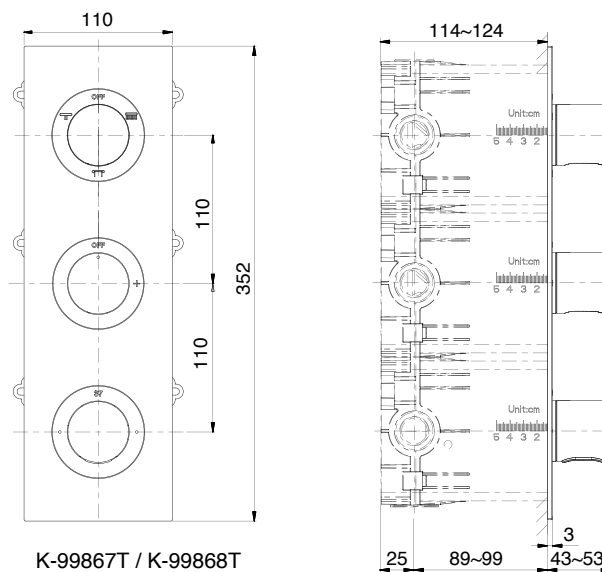

### Specified Model

Model	Description	Color/Finished
K-99867T-9-CP	Beitou Recessed Thermostatic 4 way Trim	Polished Chrome (CP)
K-99868T-9-CP	Beitou Recessed Thermostatic 5 way Trim	Polished Chrome (CP)

Dimensions are approximate.

Unit: mm

### Product Diagram