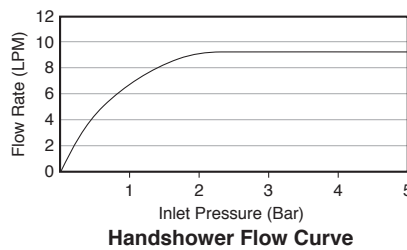

Specified Model

Model	Description	Color/Finished
99437T-C	URBANITY Thermostatic Dual Shower Column With Accessories-Angular	Polished Chrome (CP)

For a full range of color finishes in your market please contact your local Kohler representative.