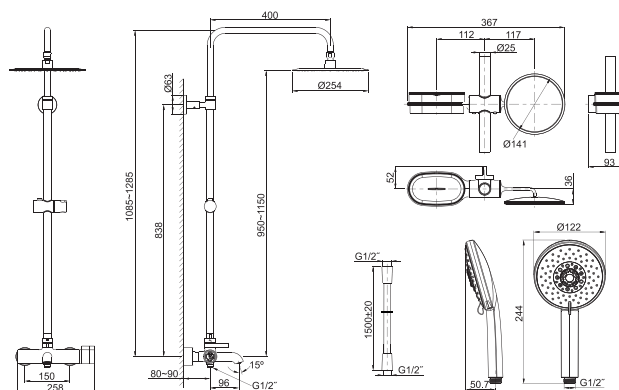

Features

- Brass construction
- Optimized sprayface and large nozzles with Katalyst® Air-induction for improved water coverage
- Precise thermostatic valve with over-ridable temperature stop for added safety
- Durable KOHLER finishes resist corrosion and tarnishing
- 176mm spout reach
- Adjustable inlet fittings with 15mm tolerance
- Concentric volume and temperature control for simple and intuitive use
- Includes 10" ultra thin round Katalyst Air Rainhead
- Includes 120mm Rain Duet contemporary, 3-function handshower
- Includes mirror and soap dish kit

Install this product according to the installation guide.

Specified Model

Model	Description	Color/Finished
99437T-C	URBANITY Thermostatic Dual Shower Column With Accessories-Angular	Polished Chrome (CP)

For a full range of color finishes in your market please contact your local Kohler representative.

- Note: 1. Flow rates are approximate. (1 gallon = 3.785 liters, 1 bar = 14.5 psi)
 2. Flow rates shown with supplied flow regulators installed.

Dimensions are approximate.
 Unit: mm

Product Diagram