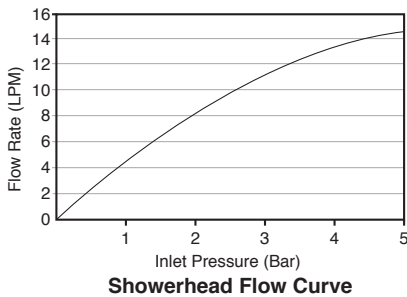

Features

- Brass construction
- Optimized sprayface and large nozzles with Katalyst® Air-induction for improved water coverage
- Precise thermostatic valve with over-ridable temperature stop for added safety
- Durable KOHLER finishes resist corrosion and tarnishing
- 176mm spout reach
- Adjustable inlet fittings with 15mm tolerance
- Concentric volume and temperature control for simple and intuitive use
- Includes 10" ultra thin round Katalyst Air Rainhead
- Includes 120mm Rain Duet contemporary, 3-function handshower
- Includes mirror and soap dish kit

THERMOSTATIC DUAL SHOWER COLUMN WITH ACCESSORIES-DIRECT CONNECTION

99437T-C

Codes/Standards Applicable

Specified model meets or exceeds the following:

- EN 1111-1998
- QB 2806-2006
- GB/T 23447-2009

Installation Notes

For a full range of color finishes in your market please contact your local Kohler representative.

- Note: 1. Flow rates are approximate. (1 gallon = 3.785 liters, 1 bar = 14.5 psi)
 2. Flow rates shown with supplied flow regulators installed.