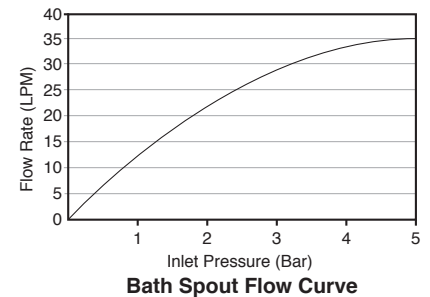

Features

- Brass construction
- Optimized sprayface and large nozzles with Katalyst® Air-induction for improved water coverage
- Precise thermostatic valve with over-ridable temperature stop for added safety
- Durable KOHLER finishes resist corrosion and tarnishing
- 176mm spout reach
- Adjustable inlet fittings with 15mm tolerance
- Concentric volume and temperature control for simple and intuitive use
- Includes 10" ultra thin round Katalyst Air Rainhead
- Includes 120mm Rain Duet contemporary, 3-function handshower
- Includes mirror and soap dish kit

THERMOSTATIC DUAL SHOWER COLUMN WITH ACCESSORIES-DIRECT CONNECTION

99437T-C

Codes/Standards Applicable

Specified model meets or exceeds the following:

- EN 1111-1998
- QB 2806-2006
- GB/T 23447-2009

Installation Notes

Install this product according to the installation guide.

Specified Model

Model	Description	Color/Finished
99437T-C	URBANITY Thermostatic Dual Shower Column With Accessories-Angular	Polished Chrome (CP)

For a full range of color finishes in your market please contact your local Kohler representative.

- Note: 1. Flow rates are approximate. (1 gallon = 3.785 liters, 1 bar = 14.5 psi)
 2. Flow rates shown with supplied flow regulators installed.