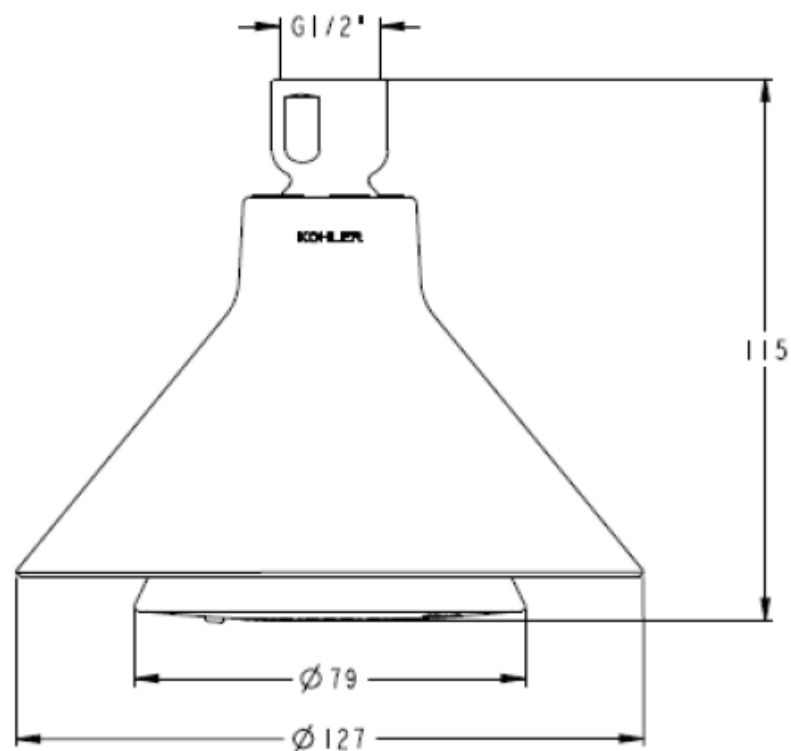

Product Specification:

Model	Reach	Finish
K-9245T	115 mm	Polished Chrome (-CP)

Product Dimension:

K-9245T

Please note that the above information are subject to change without notice.