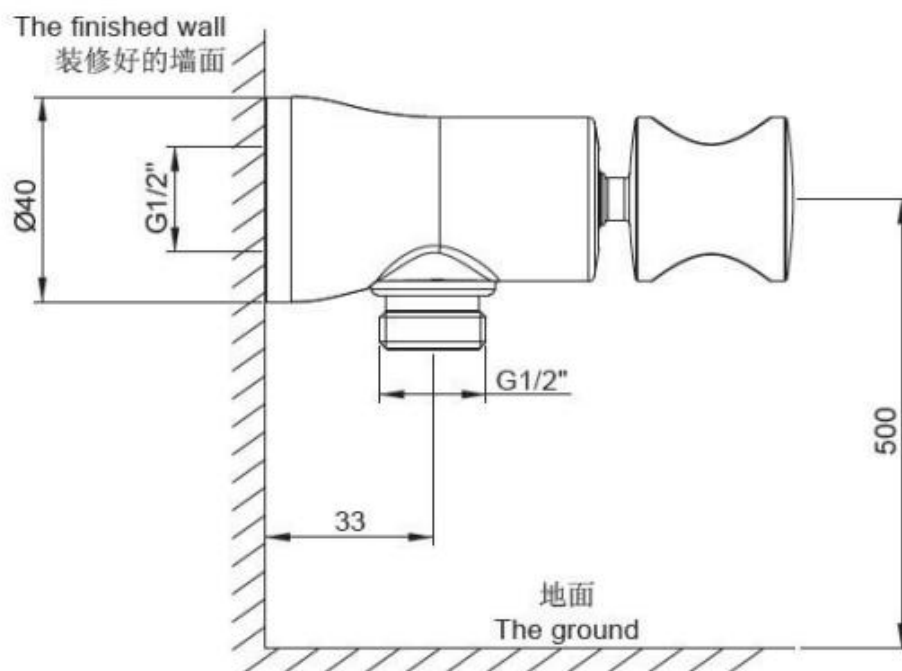

Product Specification:

Model	Finish
K-8987T	Polished Chrome (-CP)

Product Dimension:

K-8987T

Please note that the above information are subject to change without notice.