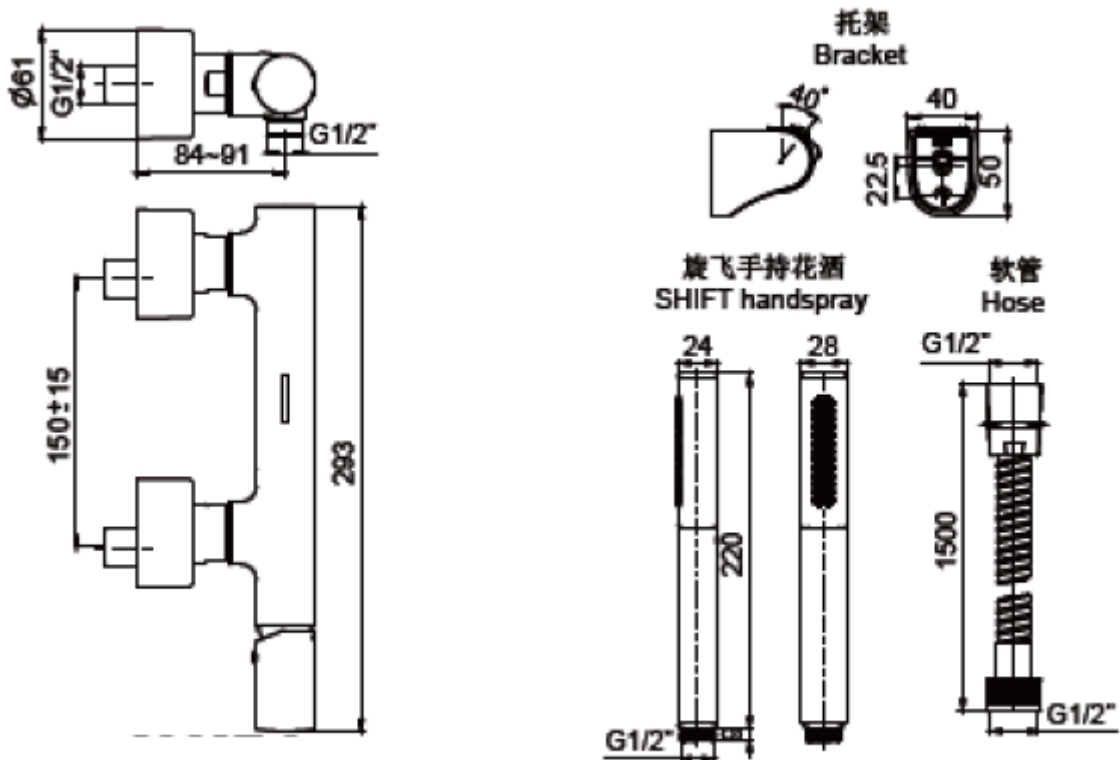

### Product Specification:

Model	Includes	Finish
8962T-9-CP	Spout, valve, handle, bush, handshower, hose, wall-mount bracket	Polished Chrome (-CP)

# Reach: the distance between the spout and center of the faucet opening hole

### Product Dimension:

Please note that the above information are subject to change without notice.