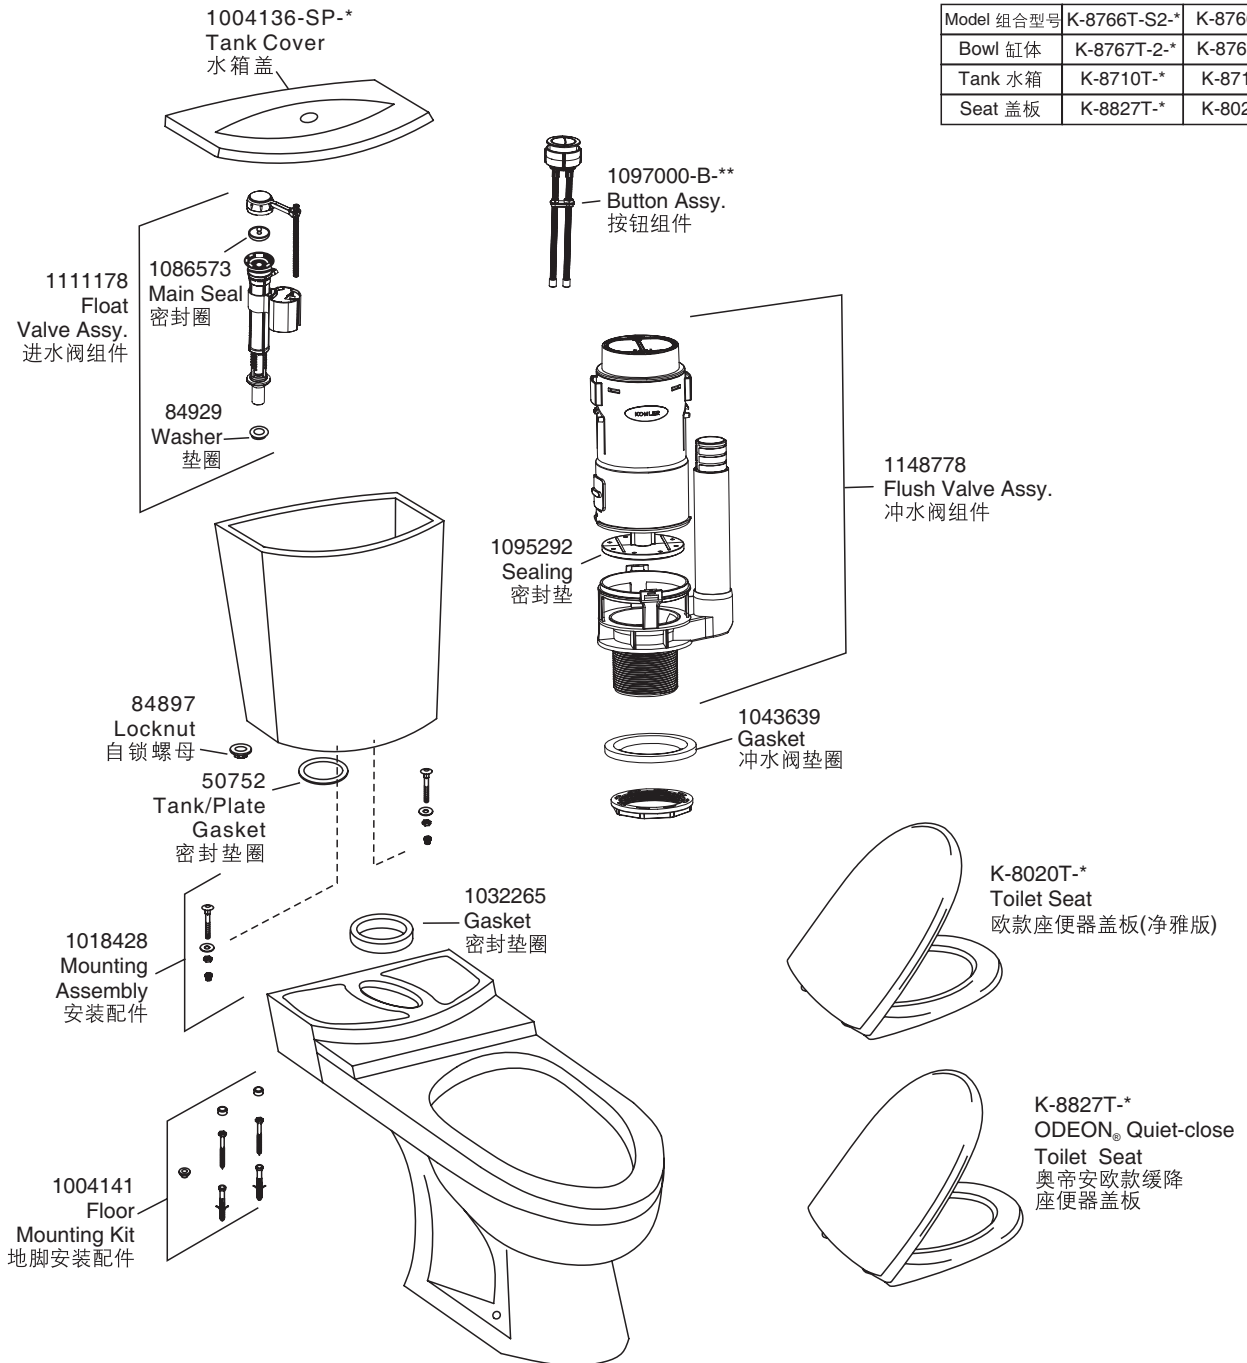

Model 组合型号	K-8711T-S2-*	K-8711T-2-*
Bowl 缸体	K-8709T-2-*	K-8709T-2-*
Tank 水箱	K-8710T-*	K-8710T-*
Seat 盖板	K-8827T-*	K-8020T-*

Model 组合型号	K-8766T-S2-*	K-8766T-2-*
Bowl 缸体	K-8767T-2-*	K-8767T-2-*
Tank 水箱	K-8710T-*	K-8710T-*
Seat 盖板	K-8827T-*	K-8020T-*

Color code (-*) or finish (-**) must be specified when ordering.

订购时请说明颜色代码(-*)或表面处理(-**)

Please refer to service parts page packed with seat for detailed seat service parts.

盖板的维修零件请详见盖板的维修零件图。