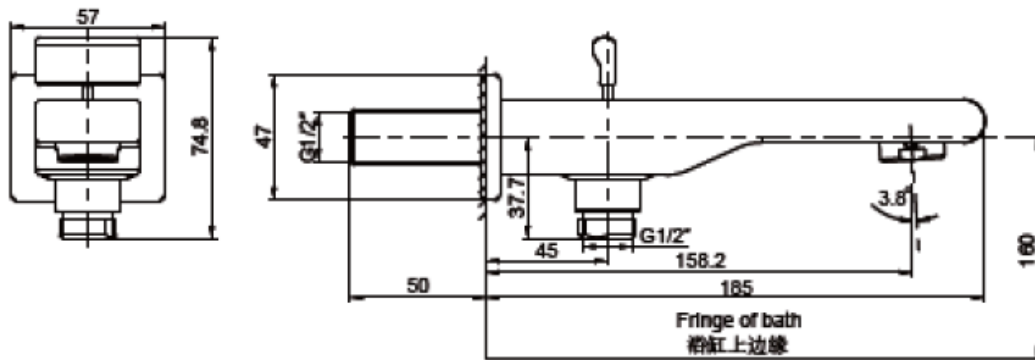

SINGULIER  
K-8160T/K-8161T

### Product Specification:

Model	Reach #	Includes	Finish
K-8160T	185 mm	Spout, diverter, lift knob, aerator	(-CP)
K-8161T		Spout, aerator	

#Reach: the distance between the spout and the center of faucet opening hole.

### Product Dimension:

K-8160T

K-8161T

Please note that the above information are subject to change without notice.