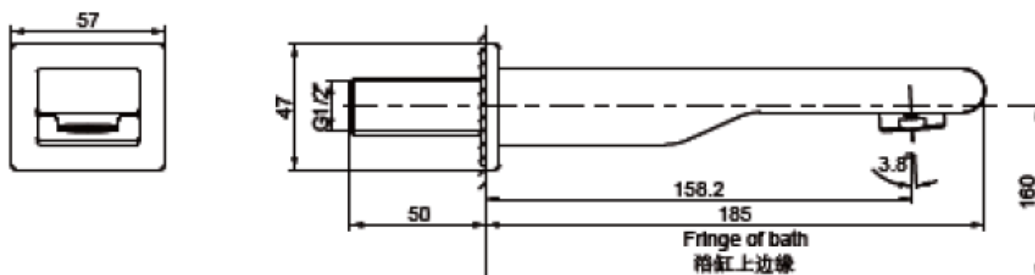

### Product Specification:

Model	Reach #	Includes	Finish
K-8160T	185 mm	Spout, diverter, lift knob, aerator	(-CP)
K-8161T		Spout, aerator	

#Reach: the distance between the spout and the center of faucet opening hole.

### Product Dimension:

K-8160T

K-8161T

Please note that the above information are subject to change without notice.