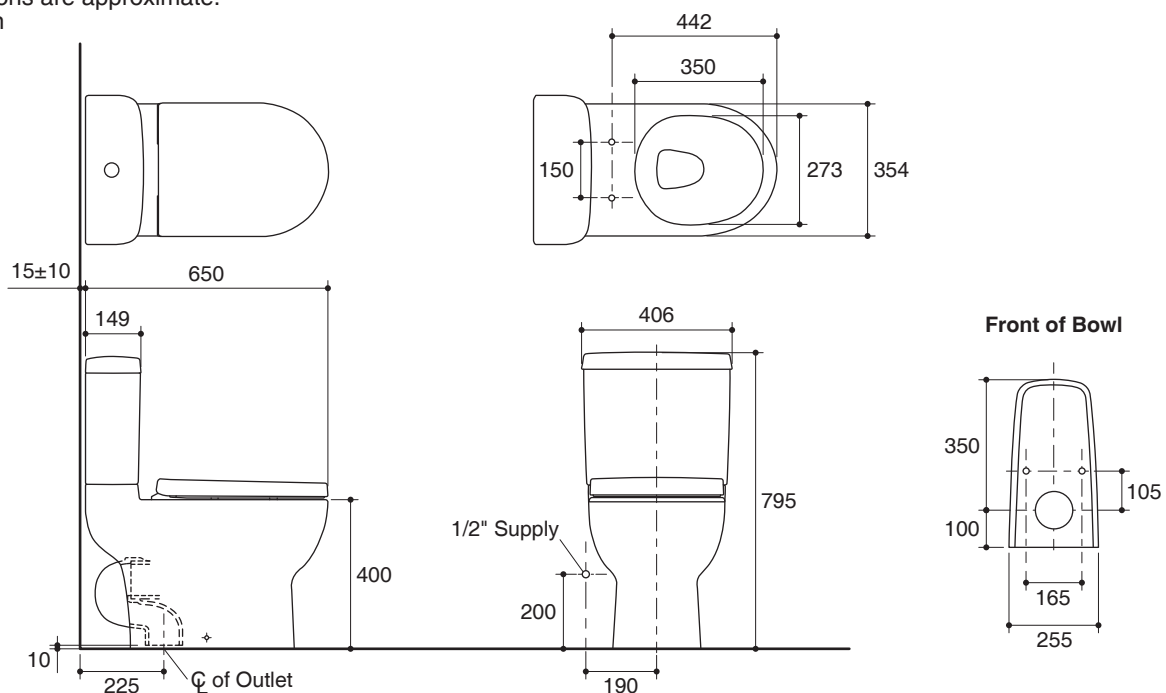

Features

- Vitreous china
- Round-front bowl
- Includes quiet-close seat
- Includes polished chrome push button
- Wash down flushing system
- Dual flush 3/6 liter per flush
- 225 mm rough-in for Ceramic S-trap
- 650 x 406 x 795 mm

TWO-PIECE TOILET WITH SEAT K-76187H

Codes/Standards Applicable

Specified model meets or exceeds the following:

- BS/EN 997:2003

Technical Information

Fixture:	
Configuration	two-piece, round-front
Water per flush	3/6 liter
Passageway	51 mm
Water area	127 x 102 mm
Water depth from rim	220 mm
Seat post hole centers	150 mm

Included Components:	
Tank	K-97215H
Bowl	K-76197H
Quiet-close seat	K-76185K

Installation Notes

Install this product according to the installation guide.

Specified Model

Model	Description	Color/Finished
K-76187H	Odeon Up two-piece toilet with quiet-close seat	0: White

Required Accessories		
1065832	Water Supply Hose, Stainless	CP: Polished Chrome
1265885-SP	Shut Off Valve	CP: Polished Chrome

Dimensions are approximate.

Unit: mm

Product Diagram