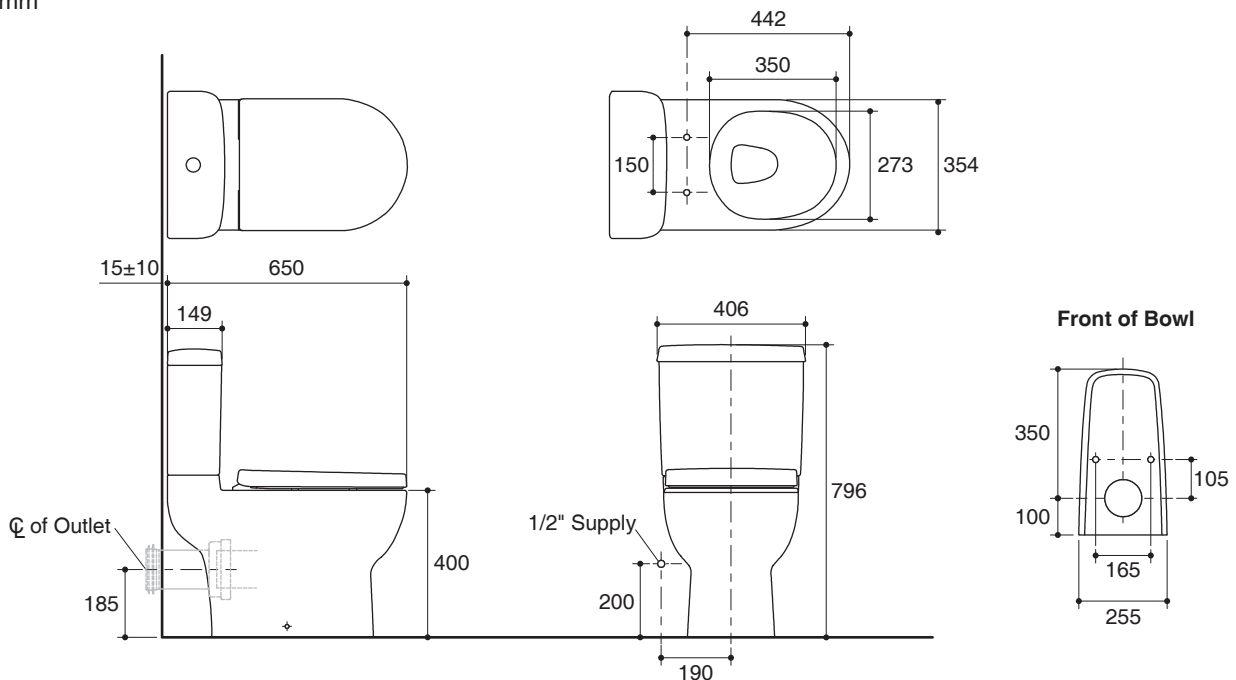

Features

- Vitreous china
- Round-front bowl
- Includes quiet-close seat
- Includes polished chrome push button
- Wash down flushing system
- Dual flush 3/6 liter per flush
- 185 mm rough-in for P-trap
- 650 x 406 x 796 mm

TWO-PIECE TOILET WITH SEAT K-76186H

Codes/Standards Applicable

Specified model meets or exceeds the following:

- BS/EN 997:2003

Technical Information

Fixture:	
Configuration	two-piece, round-front
Water per flush	3/6 liter
Passageway	51 mm
Water area	127 x 102 mm
Water depth from rim	220 mm
Seat post hole centers	150 mm

Included Components:	
Tank	K-97215H
Bowl	K-76181H
Quiet-close seat	K-76185K

Installation Notes

Install this product according to the installation guide.

Specified Model

Model	Description	Color/Finished
K-76186H	Odeon Up two-piece toilet with quiet-close seat	0: White
Required Accessories		
1065832	Water Supply Hose, Stainless	CP: Polished Chrome
1265885-SP	Shut Off Valve	CP: Polished Chrome
1138552	P-Trap Connector	

Dimensions are approximate.

Unit: mm

Product Diagram