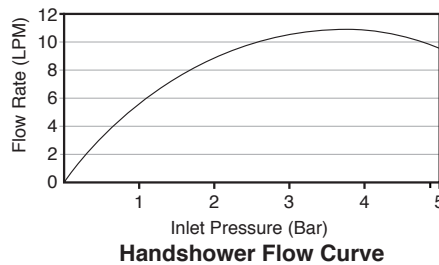

DUAL SHOWER COLUMN 72704T-C4

Features

- Brass construction
- Optimized sprayface and large nozzles with *Katalyst*® Air-induction for improved water coverage
- Leak-free ceramic disc valve with lifetime warranty
- Durable KOHLER finishes resist corrosion and tarnishing
- 155mm spout reach
- Adjustable inlet fittings with 15mm tolerance
- Hose connection for flexible installation
- Includes 7" round *Katalyst* Air Rainhead
- Includes 100 mm *Rainjoy* 3-function handshower

Codes/Standards Applicable

Specified model meets or exceeds the following:

- EN 817-2008
- GB/T 23447-2009

Installation Notes

Install this product according to the installation guide.

Specified Model

Model	Description	Color/Finished
72704T-C4	ODEON Dual Shower Column-Angular	Polished Chrome (CP)

For a full range of color finishes in your market please contact your local Kohler representative.

- Note: 1. Flow rates are approximate. (1 gallon = 3.785 liters, 1 bar = 14.5 psi)
2. Flow rates shown with supplied flow regulators installed.