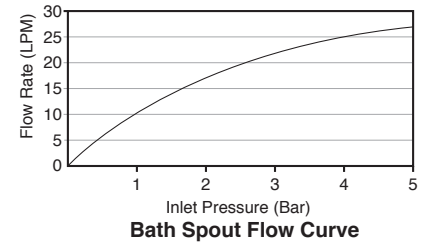

DUAL SHOWER COLUMN 72704T-C4

Features

- Brass construction
- Optimized sprayface and large nozzles with *Katalyst*® Air-induction for improved water coverage
- Leak-free ceramic disc valve with lifetime warranty
- Durable KOHLER finishes resist corrosion and tarnishing
- 155mm spout reach
- Adjustable inlet fittings with 15mm tolerance
- Hose connection for flexible installation
- Includes 7" round *Katalyst* Air Rainhead
- Includes 100 mm *Rainjoy* 3-function handshower

Codes/Standards Applicable

Specified model meets or exceeds the following:

- EN 817-2008
- GB/T 23447-2009

Installation Notes

Install this product according to the installation guide.

Specified Model

Model	Description	Color/Finished
72704T-C4	ODEON Dual Shower Column-Angular	Polished Chrome (CP)

For a full range of color finishes in your market please contact your local Kohler representative.

- Note: 1. Flow rates are approximate. (1 gallon = 3.785 liters, 1 bar = 14.5 psi)
2. Flow rates shown with supplied flow regulators installed.