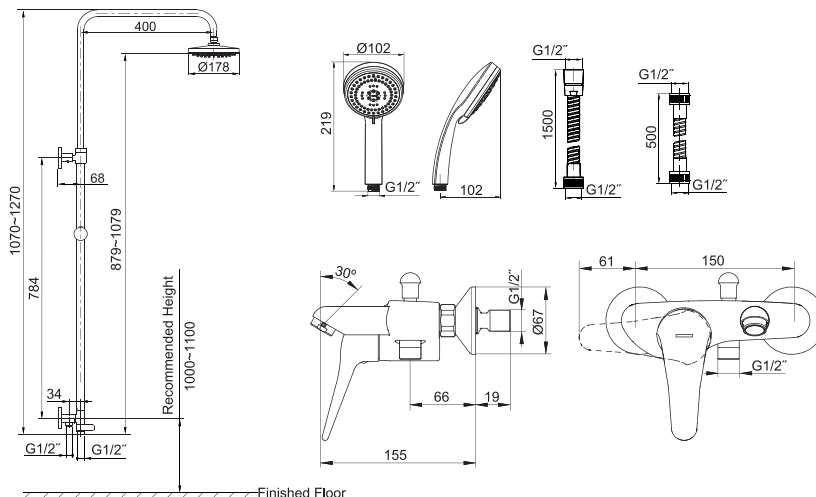

DUAL SHOWER COLUMN 72704T-C4

Features

- Brass construction
- Optimized sprayface and large nozzles with *Katalyst*® Air-induction for improved water coverage
- Leak-free ceramic disc valve with lifetime warranty
- Durable KOHLER finishes resist corrosion and tarnishing
- 155mm spout reach
- Adjustable inlet fittings with 15mm tolerance
- Hose connection for flexible installation
- Includes 7" round *Katalyst* Air Rainhead
- Includes 100 mm *Rainjoy* 3-function handshower

Codes/Standards Applicable

Specified model meets or exceeds the following:

- EN 817-2008
- GB/T 23447-2009

Installation Notes

Install this product according to the installation guide.

Specified Model

Model	Description	Color/Finished
72704T-C4	ODEON Dual Shower Column-Angular	Polished Chrome (CP)

For a full range of color finishes in your market please contact your local Kohler representative.

- Note: 1. Flow rates are approximate. (1 gallon = 3.785 liters, 1 bar = 14.5 psi)
2. Flow rates shown with supplied flow regulators installed.

Dimensions are approximate.

Unit: mm

Product Diagram