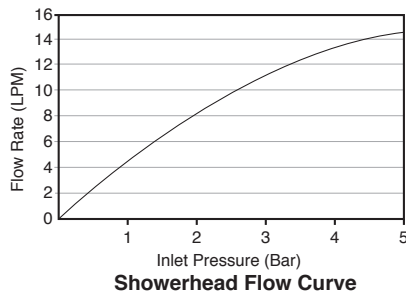

DUAL SHOWER COLUMN 72704T-C4

Features

- Brass construction
- Optimized sprayface and large nozzles with *Katalyst*® Air-induction for improved water coverage
- Leak-free ceramic disc valve with lifetime warranty
- Durable KOHLER finishes resist corrosion and tarnishing
- 155mm spout reach
- Adjustable inlet fittings with 15mm tolerance
- Hose connection for flexible installation
- Includes 7" round *Katalyst* Air Rainhead
- Includes 100 mm *Rainjoy* 3-function handshower

Codes/Standards Applicable

Specified model meets or exceeds the following:

- EN 817-2008
- GB/T 23447-2009

Installation Notes

Install this product according to the installation guide.

Specified Model

Model	Description	Color/Finished
72704T-C4	ODEON Dual Shower Column-Angular	Polished Chrome (CP)

For a full range of color finishes in your market please contact your local Kohler representative.

- Note: 1. Flow rates are approximate. (1 gallon = 3.785 liters, 1 bar = 14.5 psi)
2. Flow rates shown with supplied flow regulators installed.