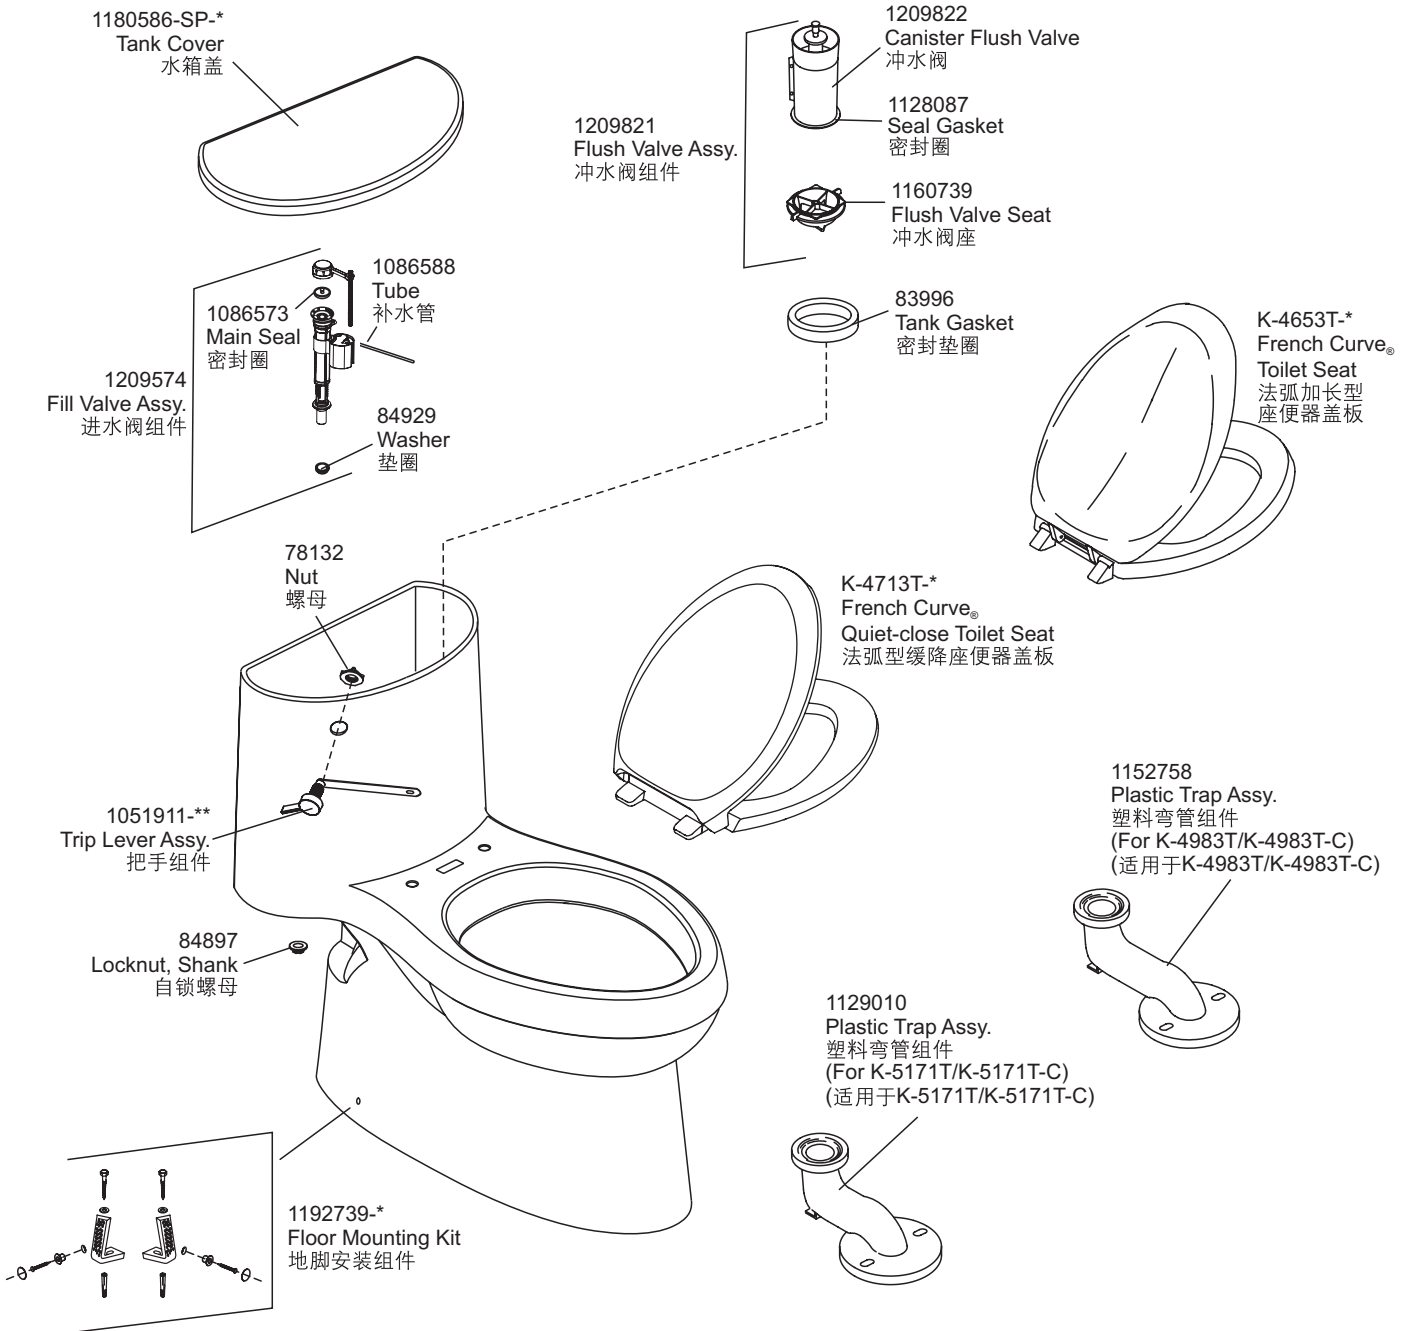

One-Piece Toilet 连体座便器	K-5171T-*	K-5171T-C-*	K-4983T-*	K-4983T-C-*
Spec 规格	305mm	305mm	400mm	400mm
Includes Toilet Seat 含座便器盖板	K-4653T-*	K-4713T-*	K-4653T-*	K-4713T-*

订购时请说明颜色代码(-\*)或表面处理(-\*\*)。  
Color code (-\*) or finish (-\*\*) must be specified when ordering.  
盖板的维修零件请详见盖板的维修零件图。

Please refer to service parts page packed with seat for detailed seat service parts.