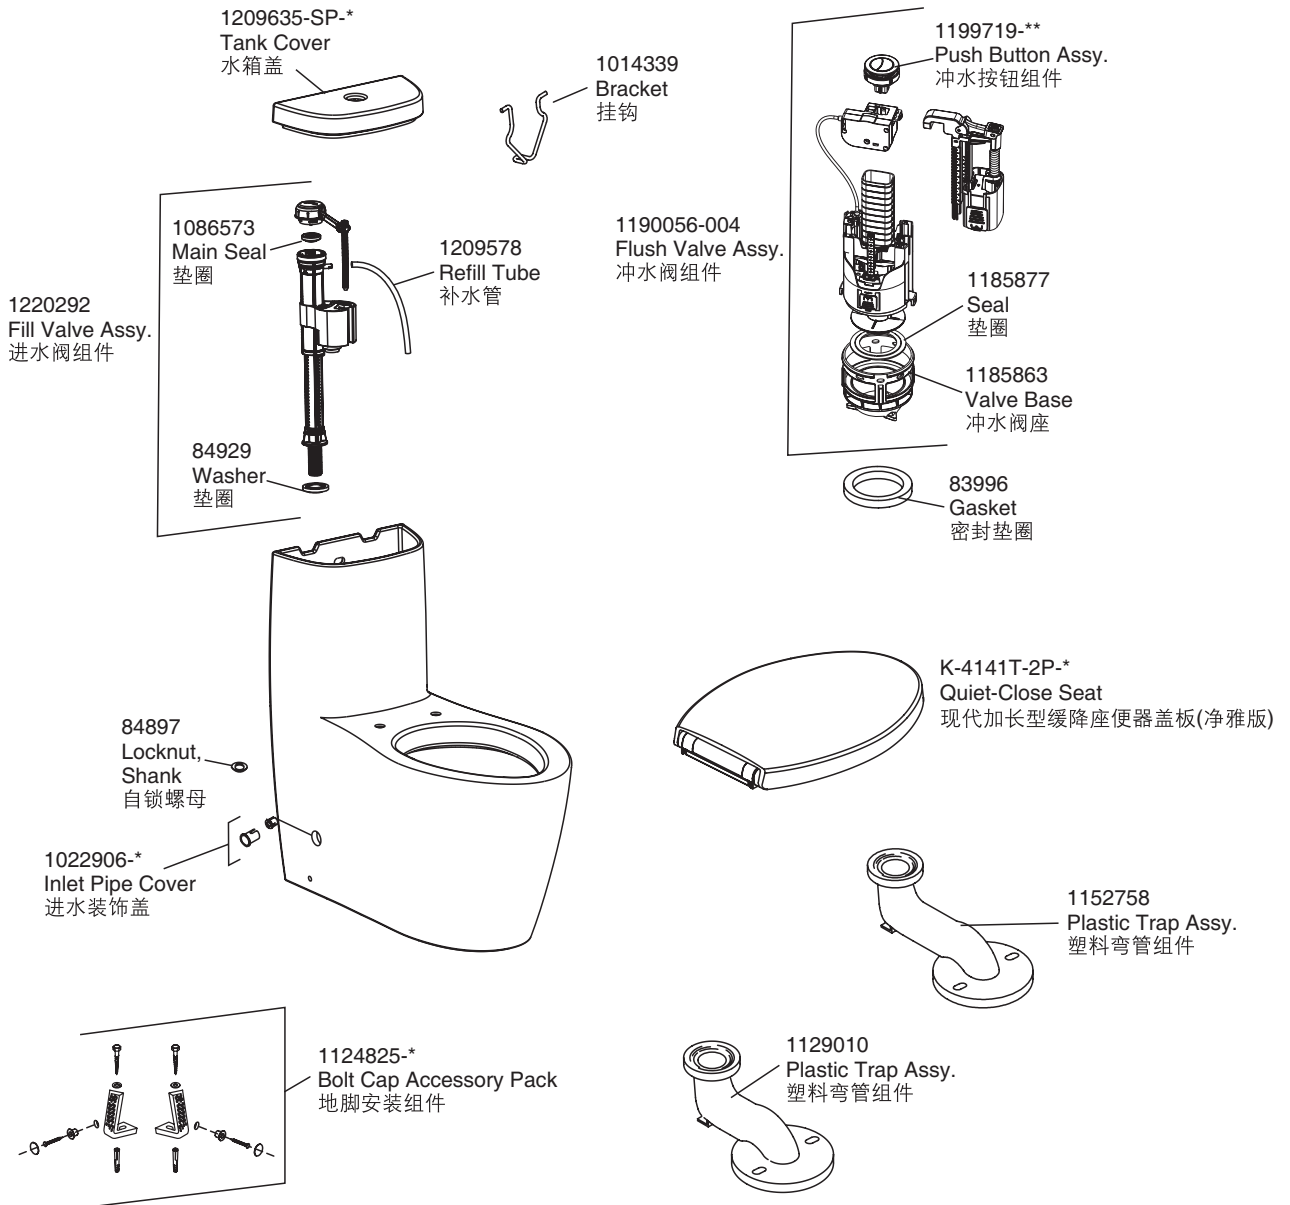

| One-piece Toilet连体座便器 | K-3902T-S* | K-4109T-S* |
|-------------------------------|-------------|-------------|
| Include Toilet Seat含座便器盖板 | K-4141T-2P* | K-4141T-2P* |
| Spec规格 | 350mm | 400mm |
| Include Plastic Trap-way含塑料弯管 | 1129010 | 1152758 |

Color code (-*) or finish (-**) must be specified when ordering.

订购时请说明颜色代码(-*)或表面处理(-**)

Please refer to service parts page packed with seat for detailed seat service parts.

盖板的维修零件请详见盖板的维修零件图。