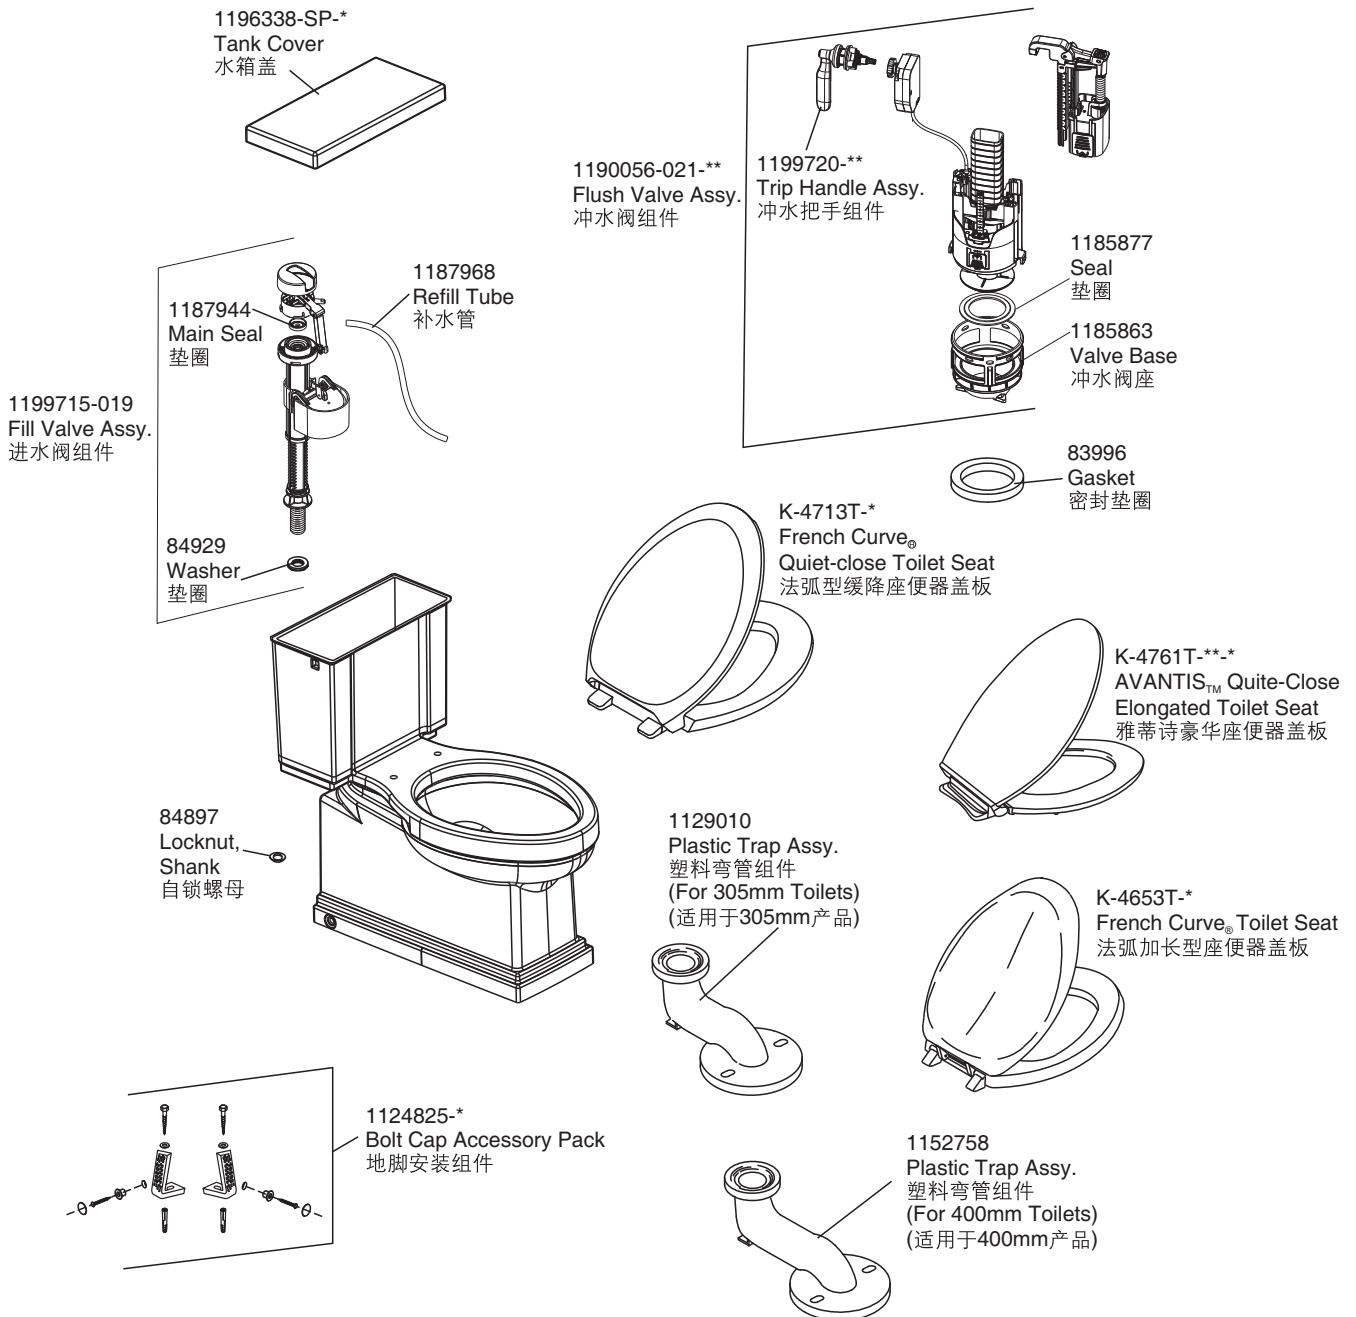

One-Piece Toilet 连体座便器	K-3854T-*	K-3854T-C-*	K-3854T-AT-*	K-4131T-*	K-4131T-C-*	K-4131T-AT-*
Spec 规格	305mm	305mm	305mm	400mm	400mm	400mm
Includes Toilet Seat 含座便器盖板	K-4653T-*	K-4713T-*	K-4761T-**-*	K-4653T-*	K-4713T-*	K-4761T-**-*

Color code (-\*) or finish (-\*\*) must be specified when ordering.

订购时请说明颜色代码(-\*)或表面处理(-\*\*)

Please refer to service parts page packed with seat for detailed seat service parts.

盖板的维修零件请详见盖板的维修零件图。