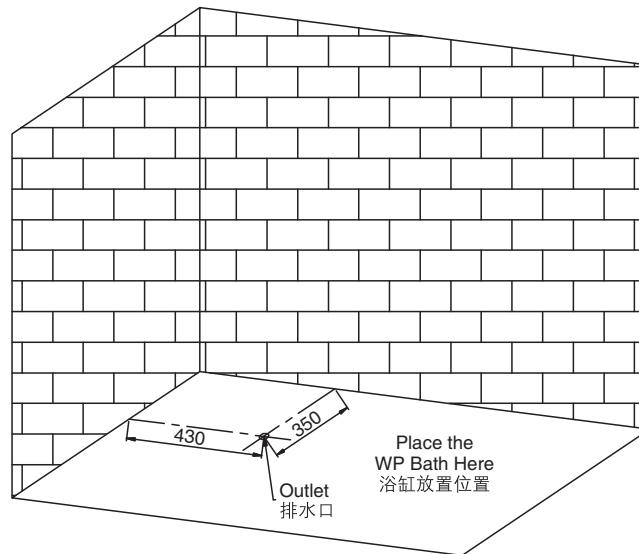

ALEUTIAN 1.5m INTEGRATED BATH 希尔维1.5米整体化浴缸

LH CORNER(左角位) K-99017T
RH CORNER(右角位) K-99018T

ROUGHING-IN 产品尺寸图 (Unit:mm) (单位:毫米)

K-99017T
Three-dimension installation roughing-in
左角位立体安装尺寸图

The actual outlet should be located in the area centering the shown outlet and extending with the radius 250mm.
排水口应位于以图示排水口为中心, 半径为250mm的范围内。

The actual outlet should be located in the area centering the shown outlet and extending with the radius 250mm.
排水口应位于以图示排水口为中心，半径为250mm的范围内。

K-99018T
Three-dimension installation roughing-in
右角位立体安装尺寸图

PRODUCT INFORMATION 产品信息

B. Product Information

B. 产品资料

K-99017T-0, K-99018T-0

Fixture*	Basin area	Top area
Bathing well	1000 × 440mm	1390 × 715mm
	Water depth	Capacity
To overflow	440mm	291L

* Approximate measurements for comparison only.

浴缸	底部	顶边
面积	1000 × 440毫米	1390 × 715毫米
	深度	容积
到溢水口	440毫米	291升

*为比较浴缸所用的参考数值。

SKU	Product Name	Accessory	Accessory SKU
K-99017T	Aleutian 1.5m Integrated Bath, LH	Drain	K-18355T-CP
K-99018T	Aleutian 1.5m Integrated Bath, RH	Drain	K-18355T-CP