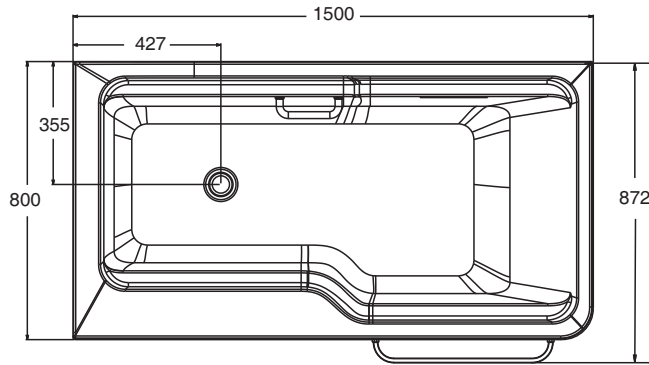

ALEUTIAN 1.5m INTEGRATED BATH 希尔维1.5米整体化浴缸

LH CORNER(左角位) K-99017T
RH CORNER(右角位) K-99018T

ROUGHING-IN 产品尺寸图 (Unit:mm) (单位:毫米)

K-99017T
Three-dimension installation roughing-in
左角位立体安装尺寸图

The actual outlet should be located in the area centering the shown outlet and extending with the radius 250mm.
排水口应位于以图示排水口为中心, 半径为250mm的范围内。

The actual outlet should be located in the area centering the shown outlet and extending with the radius 250mm.
排水口应位于以图示排水口为中心，半径为250mm的范围内。

K-99018T
Three-dimension installation roughing-in
右角位立体安装尺寸图

PRODUCT INFORMATION 产品信息

B. Product Information

B. 产品资料

K-99017T-0, K-99018T-0

Fixture*	Basin area	Top area
Bathing well	1000 × 440mm	1390 × 715mm
	Water depth	Capacity
To overflow	440mm	291L

* Approximate measurements for comparison only.

浴缸	底部	顶边
面积	1000 × 440毫米	1390 × 715毫米
	深度	容积
到溢水口	440毫米	291升

*为比较浴缸所用的参考数值。

SKU	Product Name	Accessory	Accessory SKU
K-99017T	Aleutian 1.5m Integrated Bath, LH	Drain	K-18355T-CP
K-99018T	Aleutian 1.5m Integrated Bath, RH	Drain	K-18355T-CP