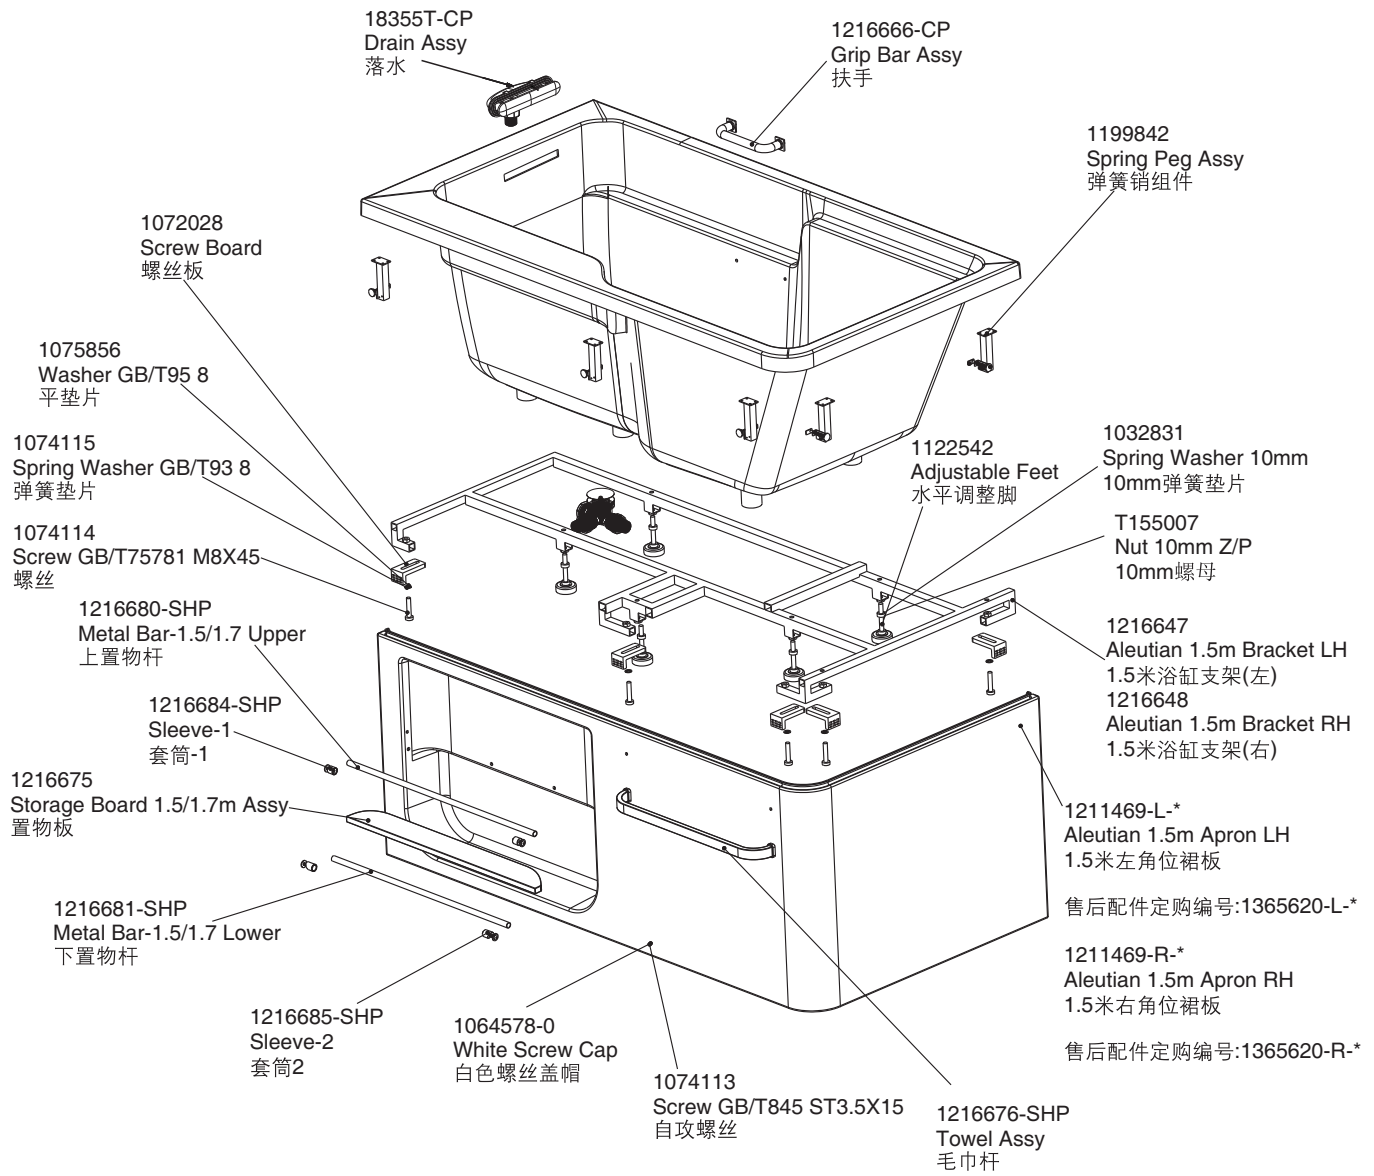

Color code (-*) must be specified when ordering.
订购时请说明颜色代码(-*)