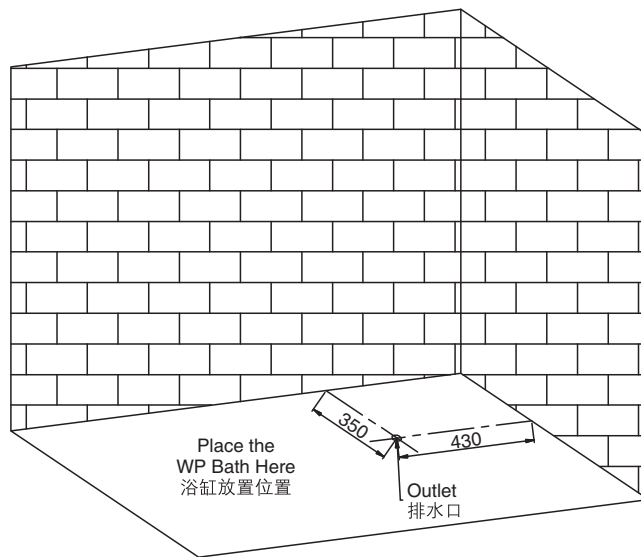

ALEUTIAN 1.5m INTEGRATED BATH 希尔维1.5米整体化浴缸

LH CORNER(左角位) K-99017T
RH CORNER(右角位) K-99018T

ROUGHING-IN 产品尺寸图 (Unit:mm) (单位:毫米)

K-99017T
Three-dimension installation roughing-in
左角位立体安装尺寸图

The actual outlet should be located in the area centering the shown outlet and extending with the radius 250mm.
排水口应位于以图示排水口为中心, 半径为250mm的范围内。

The actual outlet should be located in the area centering the shown outlet and extending with the radius 250mm.
排水口应位于以图示排水口为中心，半径为250mm的范围内。

K-99018T
Three-dimension installation roughing-in
右角位立体安装尺寸图

PRODUCT INFORMATION 产品信息

B. Product Information

B. 产品资料

K-99017T-0, K-99018T-0

Fixture*	Basin area	Top area
Bathing well	1000 × 440mm	1390 × 715mm
	Water depth	Capacity
To overflow	440mm	291L

* Approximate measurements for comparison only.

浴缸	底部	顶边
面积	1000 × 440毫米	1390 × 715毫米
	深度	容积
到溢水口	440毫米	291升

*为比较浴缸所用的参考数值。

SKU	Product Name	Accessory	Accessory SKU
K-99017T	Aleutian 1.5m Integrated Bath, LH	Drain	K-18355T-CP
K-99018T	Aleutian 1.5m Integrated Bath, RH	Drain	K-18355T-CP