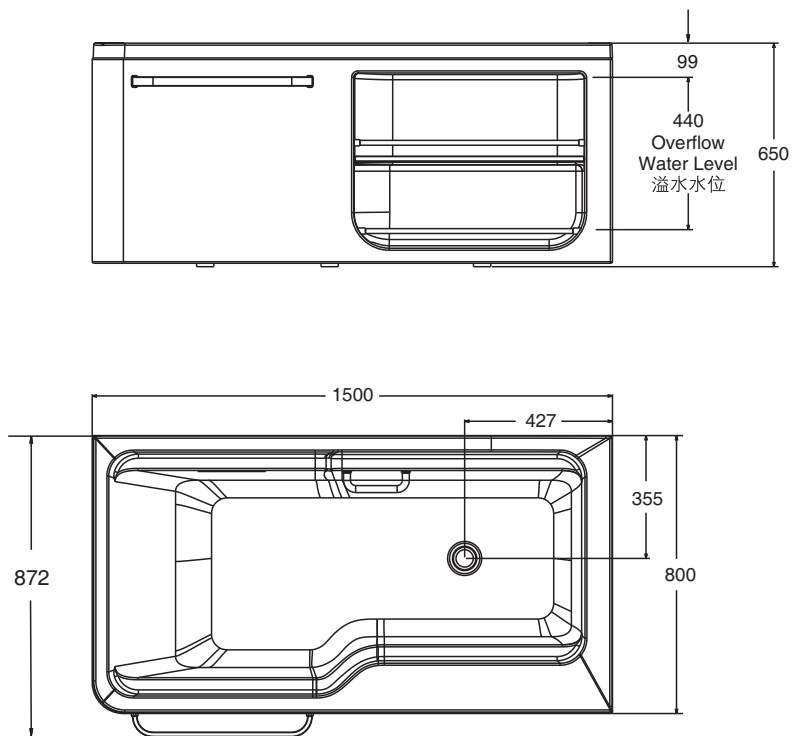

ALEUTIAN 1.5m INTEGRATED BATH 希尔维1.5米整体化浴缸

LH CORNER(左角位) K-99017T
RH CORNER(右角位) K-99018T

ROUGHING-IN 产品尺寸图 (Unit:mm) (单位:毫米)

K-99017T
Three-dimension installation roughing-in
左角位立体安装尺寸图

The actual outlet should be located in the area centering the shown outlet and extending with the radius 250mm.
排水口应位于以图示排水口为中心, 半径为250mm的范围内。

The actual outlet should be located in the area centering the shown outlet and extending with the radius 250mm.
排水口应位于以图示排水口为中心，半径为250mm的范围内。

K-99018T
Three-dimension installation roughing-in
右角位立体安装尺寸图

PRODUCT INFORMATION 产品信息

B. Product Information

B. 产品资料

K-99017T-0, K-99018T-0

Fixture*	Basin area	Top area
Bathing well	1000 × 440mm	1390 × 715mm
	Water depth	Capacity
To overflow	440mm	291L

* Approximate measurements for comparison only.

浴缸	底部	顶边
面积	1000 × 440毫米	1390 × 715毫米
	深度	容积
到溢水口	440毫米	291升

*为比较浴缸所用的参考数值。

SKU	Product Name	Accessory	Accessory SKU
K-99017T	Aleutian 1.5m Integrated Bath, LH	Drain	K-18355T-CP
K-99018T	Aleutian 1.5m Integrated Bath, RH	Drain	K-18355T-CP