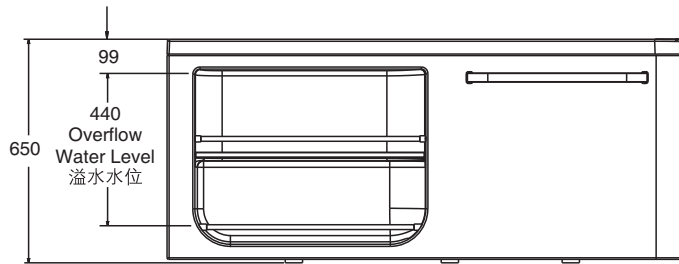

ALEUTIAN 1.5m INTEGRATED BATH 希尔维1.5米整体化浴缸

LH CORNER(左角位) K-99017T
RH CORNER(右角位) K-99018T

ROUGHING-IN 产品尺寸图 (Unit:mm) (单位:毫米)

K-99017T
Three-dimension installation roughing-in
左角位立体安装尺寸图

The actual outlet should be located in the area centering the shown outlet and extending with the radius 250mm.
排水口应位于以图示排水口为中心, 半径为250mm的范围内。

The actual outlet should be located in the area centering the shown outlet and extending with the radius 250mm.
排水口应位于以图示排水口为中心，半径为250mm的范围内。

K-99018T
Three-dimension installation roughing-in
右角位立体安装尺寸图

PRODUCT INFORMATION 产品信息

B. Product Information

B. 产品资料

K-99017T-0, K-99018T-0

Fixture*	Basin area	Top area
Bathing well	1000 × 440mm	1390 × 715mm
	Water depth	Capacity
To overflow	440mm	291L

* Approximate measurements for comparison only.

浴缸	底部	顶边
面积	1000 × 440毫米	1390 × 715毫米
	深度	容积
到溢水口	440毫米	291升

*为比较浴缸所用的参考数值。

SKU	Product Name	Accessory	Accessory SKU
K-99017T	Aleutian 1.5m Integrated Bath, LH	Drain	K-18355T-CP
K-99018T	Aleutian 1.5m Integrated Bath, RH	Drain	K-18355T-CP