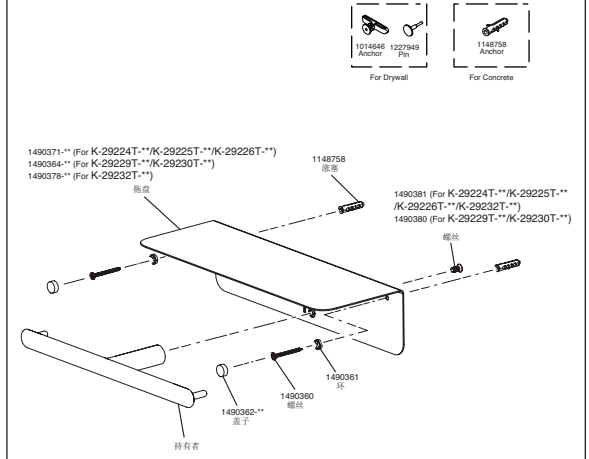

Record your model number: _____

1503912-T8

SERVICE PARTS PAGE

TP HOLDER (WITH TRAY)

K-29221T-**-*/K-29222T-**-*/K-29223T-**-*/K-29227T-**-*/K-29228T-**-*/
K-29231T-**-*/

DOUBLE TP HOLDER (W/ TRAY)

K-29224T-**-*/K-29225T-**-*/K-29226T-**-*/K-29229T-**-*/K-29230T-**-*/
K-29232T-**-*/

1

**Color code must be specified when ordering

2

**Color code must be specified when ordering

3

4

5	6
7	8

记录您的型号: _____