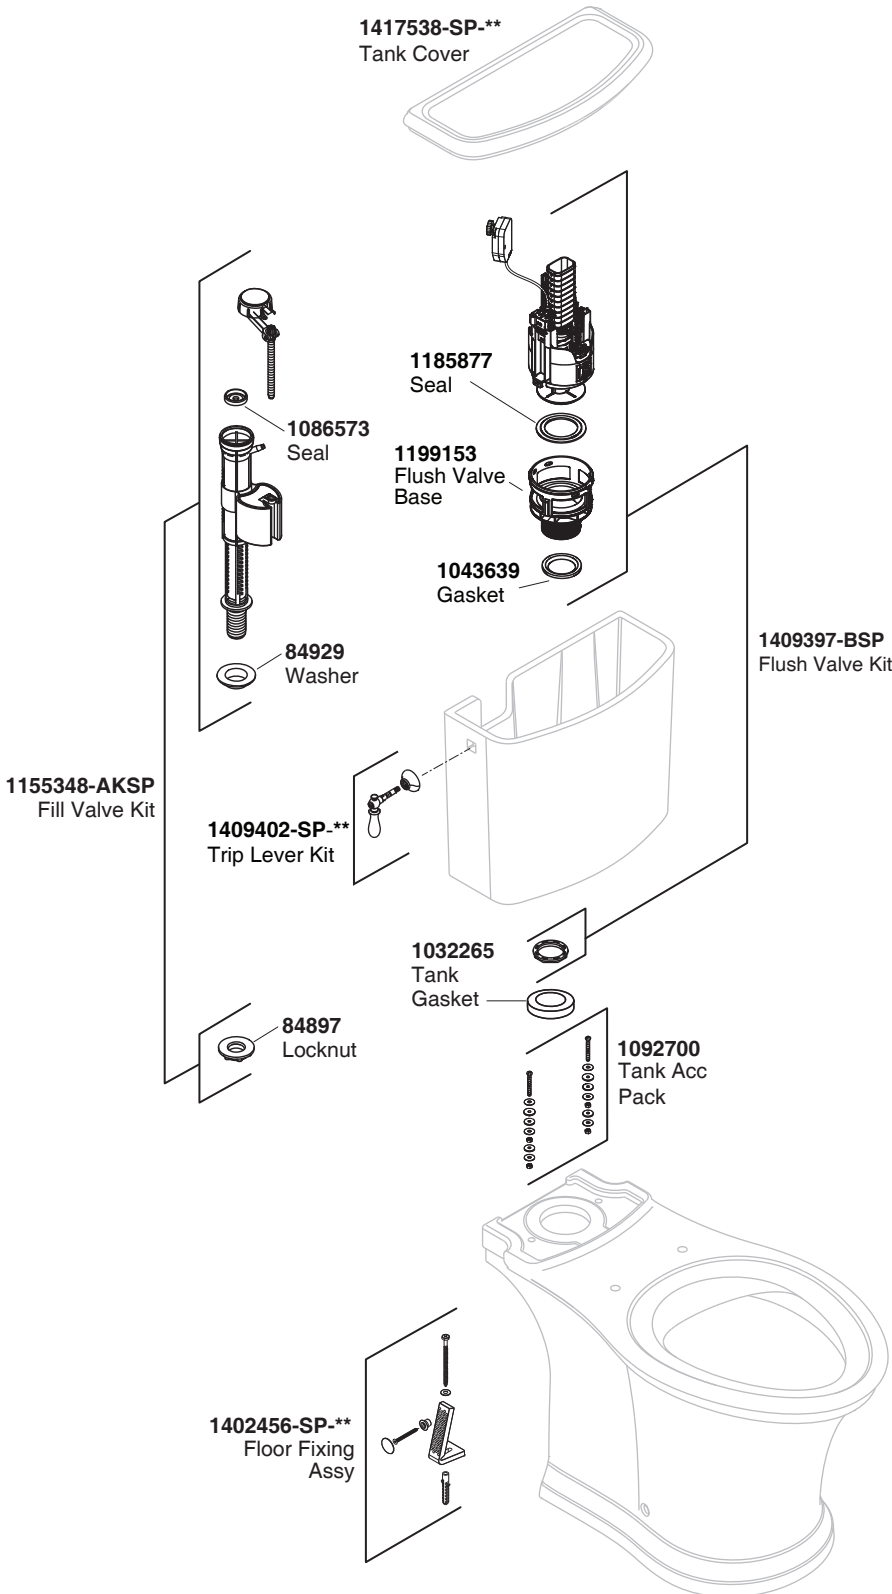

Model Toilet	Bowl	Tank	Seat
K-30633H-S-**	K-30632H-**	K-27468H-**	K-22697K-**

**Finish/color code must be specified when ordering.