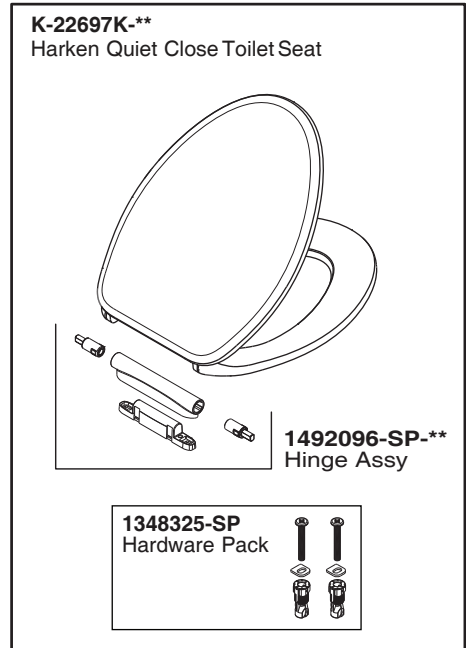

Model Toilet	Bowl	Tank	Seat
K-30633H-S-**	K-30632H-**	K-27468H-**	K-22697K-**

**Finish/color code must be specified when ordering.