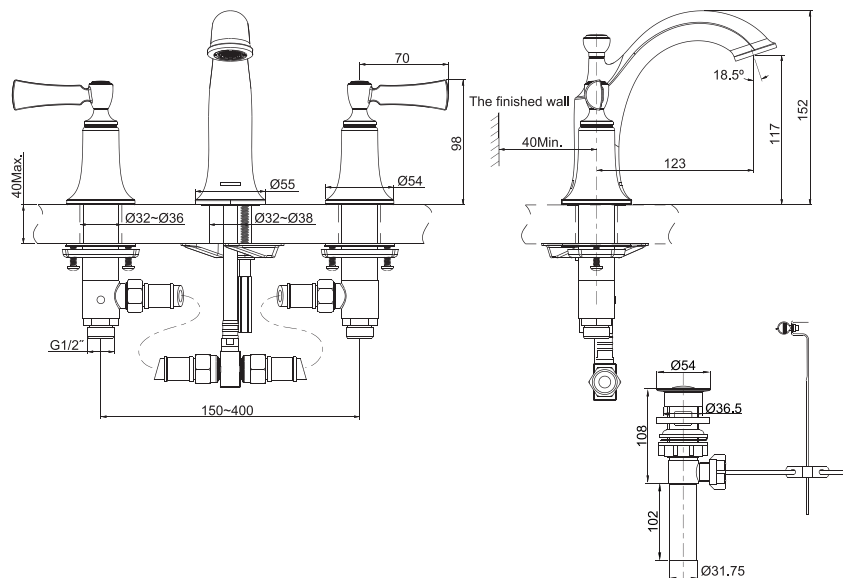

WIDESPREAD LAVATORY FAUCET 72781T-4

Features

- Premium metal construction
- Leak-free ceramic disc valves with lifetime warranty
- Durable KOHLER finishes resist corrosion and tarnishing
- Lever handle(s)
- 123mm spout reach
- Robust, easy-access mounting hardware ensures secure installation and hassle-free maintenance
- Includes pop-up drain

Codes/Standards Applicable

Specified model meets or exceeds the following:

- GB 18145-2014
- EN 200-2008

Installation Notes

Install this product according to the installation guide.

Specified Model

| Model | Description | Color/Finished | |
|----------|-------------------------------------|--|--------------------------|
| 72781T-4 | Elliston Widespread Lavatory Faucet | <input type="checkbox"/> Polished Chrome (CP) <input type="checkbox"/> Brushed Nickel (BN) | <input type="checkbox"/> |

For a full range of color finishes in your market please contact your local Kohler representative.

Note: Flow rates are approximate. (1 gallon = 3.785 liters, 1 bar = 14.5 psi)

Dimensions are approximate.

Unit: mm

Product Diagram