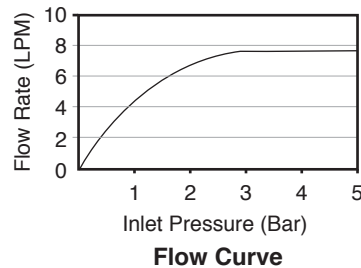

Codes/Standards Applicable

Specified model meets or exceeds the following:

- GB 18145-2014
- EN 200-2008

Installation Notes

Install this product according to the installation guide.

Specified Model

| Model | Description | Color/Finished | |
|----------|-------------------------------------|--|--------------------------|
| 72781T-4 | Elliston Widespread Lavatory Faucet | <input type="checkbox"/> Polished Chrome (CP) <input type="checkbox"/> Brushed Nickel (BN) | <input type="checkbox"/> |

For a full range of color finishes in your market please contact your local Kohler representative.

Note: Flow rates are approximate. (1 gallon = 3.785 liters, 1 bar = 14.5 psi)

Dimensions are approximate.