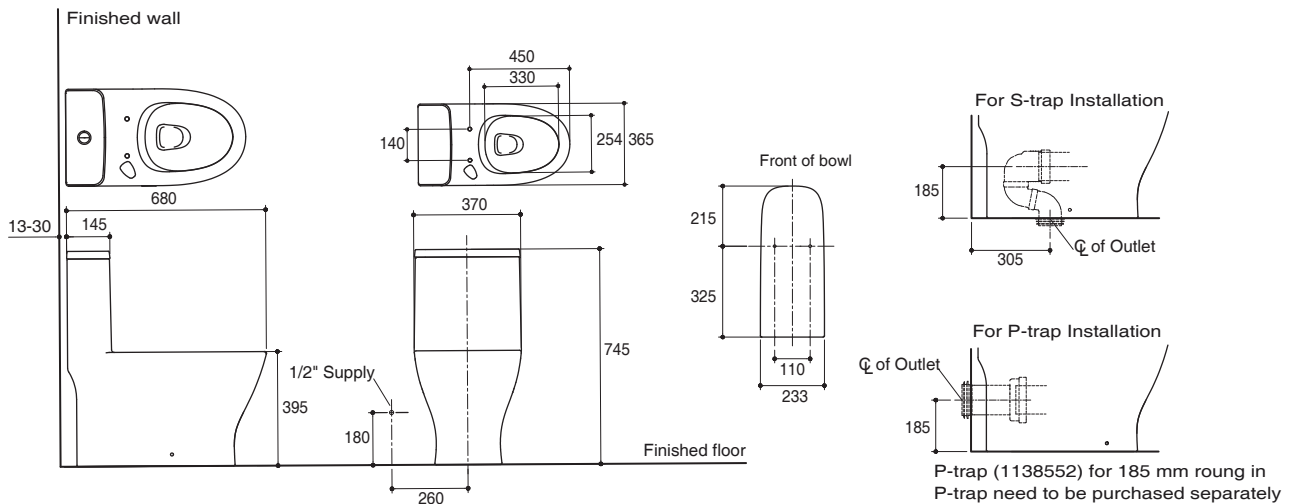

### Features

- Vitreous china
- Elongated bowl
- Skirted bowl
- Includes polished chrome push button
- Wash down flushing system
- Dual flush 3/4.5 liter per flush
- 305 mm rough-in for S-trap
- 680 x 370 x 745 mm

### Technical Information

Fixture:	
Configuration	one-piece, elongated
Water per flush	3/4.5 liter
Passageway	51 mm
Water area	127 x 102 mm
Water depth from rim	230 mm
Seat post hole centers	140 mm

Included Components:	
Tank cover	1337868-SP-**
S-Trap connector assy	1084337-A
Continuous Clean Dosing Unit	1435128

### Specified Model

Model	Description	Color/Finished
K-28630K-ITHC	Reach Up one-piece toilet, S-Trap	0: White

Recommended Accessories		Color/Finished
1065832	Water supply hose, stainless	
1265885-SP	Shut off valve	CP: Polished Chrome
1138552	P-Trap connector	N/A

### Installation Notes

Install this product according to the installation guide.

Dimensions are approximate.

Unit: mm

Note: The recommended dimension for installation can be adjusted according to user preferences and layout.