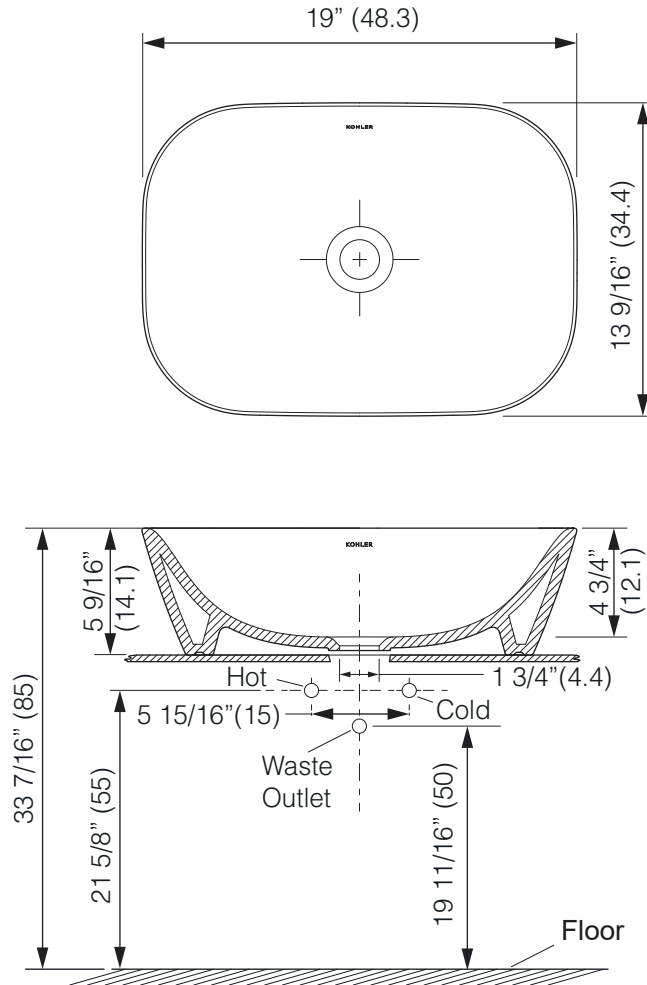

Features

- Ergonomic and Straight line design suitable for compact rooms with deck space.
- Easy installation as it requires counter cutting to accommodate drain only.
- Optimum Depth to contain Splashes.
- Above counter without faucet deck.
- Only drain cutting(no profile cutting required).

Product Details

- Material: Vitreous China
- Overflow: Without Overflow Hole

Recommended Accessories

- Bottle Trap (75823IN-**).
- Compatible Drain (20746IN-**).

SKU Codes	Description
20070IN-4-**	Ateo Pillar Tap, Tall
72275IN-4-**	Ateo Tall Lav Faucet W/ Drain
72326IN-4-**	Ateo+ Pillar Tap, Tall
72312IN-4-**	Ateo+ Tall Lav Faucet W/O Drain
99452IN-4-**	Kumin Tall Pillar Tap
98827IN-4ND-**	Kumin SC Tall Lav. Faucet W/O Drain
74028IN-4-**	Taut™ Tall Pillar Tap
74013IN-4-**	Taut™ SC Tall Lav Faucet W Drain
22538IN-4-**	Hone® Tall Pillar Tap
22534IN-4ND-**	Hone® SC Tall Lav Faucet W/O Drain
26042IN-4-**	Parallel™ Tall Pillar Tap
26040IN-4ND-**	Parallel™ SC Tall Lav W/O Drain
23482IN-4-**	Vive Sc Tall Lav Faucet WO Drain
23472IN-4ND-**	July Sc Tall Lav Faucet Without Drain
24847IN-4-**	July Tall Pillar Lavatory Faucet

Colour	Code	Description
	0	White

Technical Specification

All product dimensions are nominal.

Lavatory configuration	Single
Installation	Above Counter
Lav area	Length: 19" (48.3) Width: 13 9/16" (34.4) Height: 5 9/16" (14.1)
Drain hole	Ø1 3/4" (4.4cm)
Template	1394539-IN7

Notes

Install this product according to the installation guide.

Choose a faucet that will provide adequate clearance and will direct the water stream to the center of the bathroom sink.

NOTICE: Drain cutting should be done using the cut-out template provided with the product. Kohler is not responsible for any cutout errors.