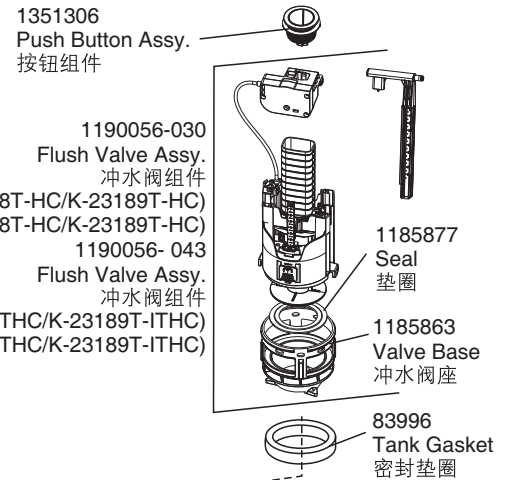

3.0/4.8L VITREOUS CHINA SKIRTED 1PC TOILET(HC)

3.0/4.8L 釉面陶瓷连体座便器(适配C3智能盖板组合版)

S-TRAP 305mm K-23188T-ITHC/K-23188T-HC

S-TRAP 400mm K-23189T-ITHC/K-23189T-HC

One-Piece Toilet 连体座便器	K-23188T-ITHC*	K-23189T-ITHC*	K-23188T-HC*	K-23189T-HC*
Spec 规格	305mm	400mm	305mm	400mm

Note: -\* is for color code which may represent 0  
注: -\*为颜色代码, 有0等颜色

Color code (-\*) or finish (-\*\*) must be specified when ordering.

订购时请说明颜色代码(-\*)或表面处理(-\*\*)

Please refer to service parts page packed with seat for detailed seat service parts.