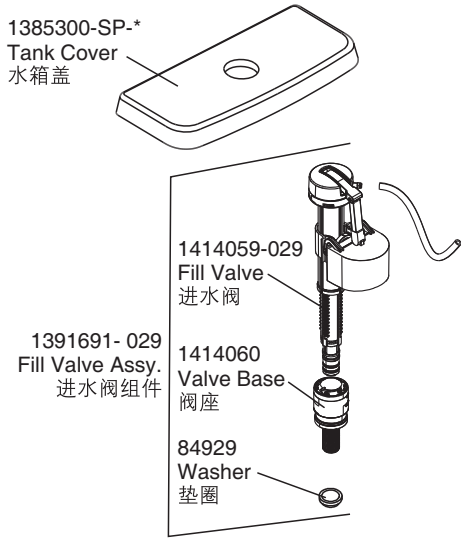

3.0/4.8L VITREOUS CHINA SKIRTED 1PC TOILET(HC)

3.0/4.8L 釉面陶瓷连体座便器(适配C3智能盖板组合版)

S-TRAP 305mm K-23188T-ITHC/K-23188T-HC

S-TRAP 400mm K-23189T-ITHC/K-23189T-HC

One-Piece Toilet 连体座便器	K-23188T-ITHC*	K-23189T-ITHC*	K-23188T-HC*	K-23189T-HC*
Spec 规格	305mm	400mm	305mm	400mm

Note: -\* is for color code which may represent 0  
注: -\*为颜色代码, 有0等颜色

Color code (-\*) or finish (-\*\*) must be specified when ordering.

订购时请说明颜色代码(-\*)或表面处理(-\*\*)

Please refer to service parts page packed with seat for detailed seat service parts.