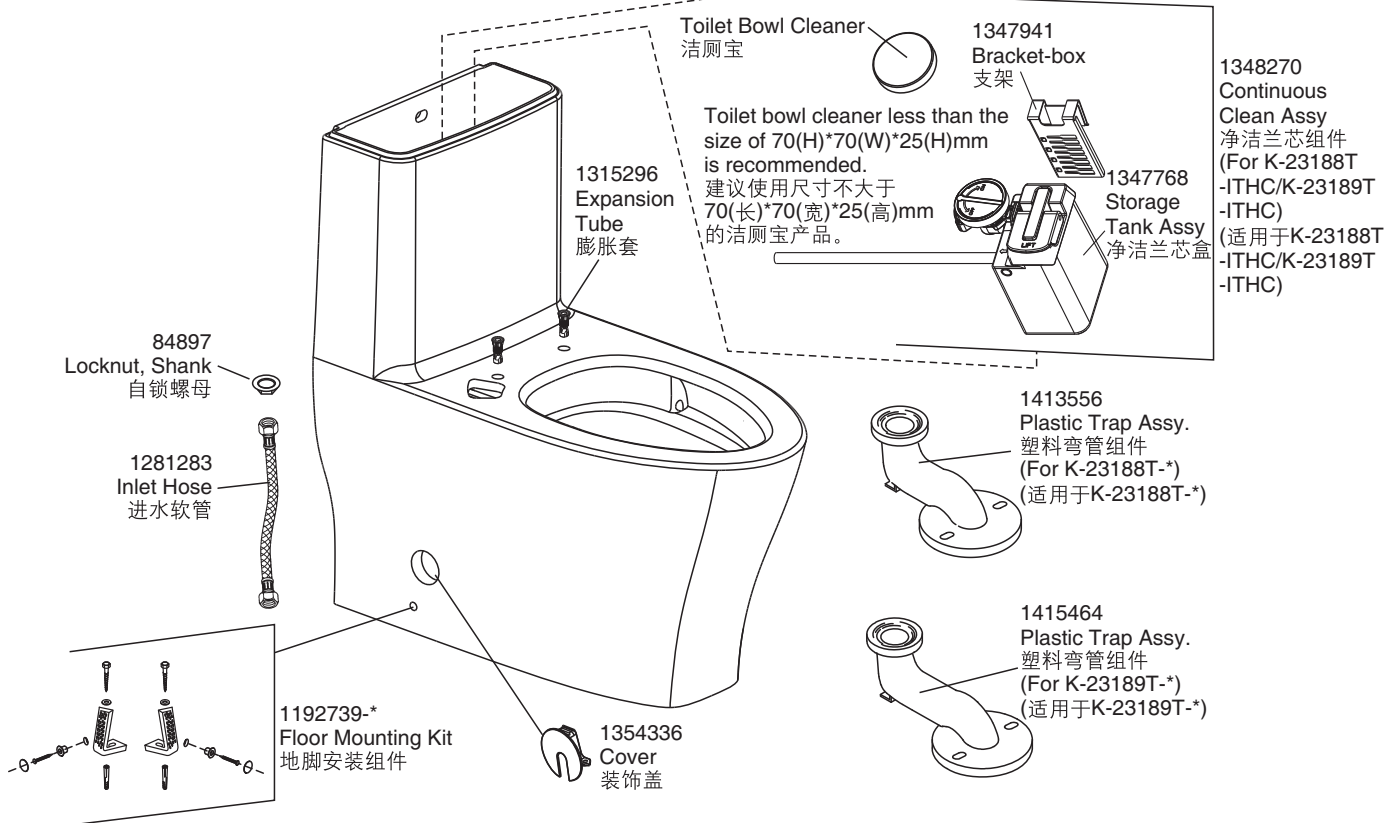

3.0/4.8L VITREOUS CHINA SKIRTED 1PC TOILET(HC)

3.0/4.8L 釉面陶瓷连体座便器(适配C3智能盖板组合版)

S-TRAP 305mm K-23188T-ITHC/K-23188T-HC

S-TRAP 400mm K-23189T-ITHC/K-23189T-HC

One-Piece Toilet 连体座便器	K-23188T-ITHC*	K-23189T-ITHC*	K-23188T-HC*	K-23189T-HC*
Spec 规格	305mm	400mm	305mm	400mm

Note: -\* is for color code which may represent 0  
注: -\*为颜色代码, 有0等颜色

Color code (-\*) or finish (-\*\*) must be specified when ordering.

订购时请说明颜色代码(-\*)或表面处理(-\*\*)

Please refer to service parts page packed with seat for detailed seat service parts.