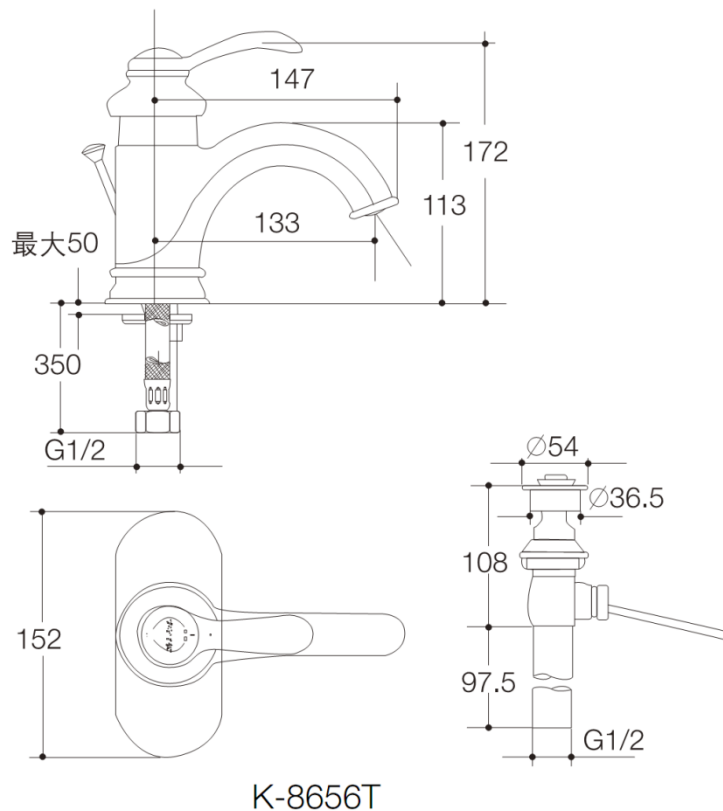

Product Specification:

Model	Spout		Handle	Includes	Finish
	Reach	Height			
K-8656T	133mm	-	Metal	Spout, valve, handle, aerator, 152mm escutcheon, drain kit, supplies, connection assy., faucet escutcheon	CP, CB, AF, SN, BN BV

Product Dimension:

Please note that the above information are subject to change without notice.