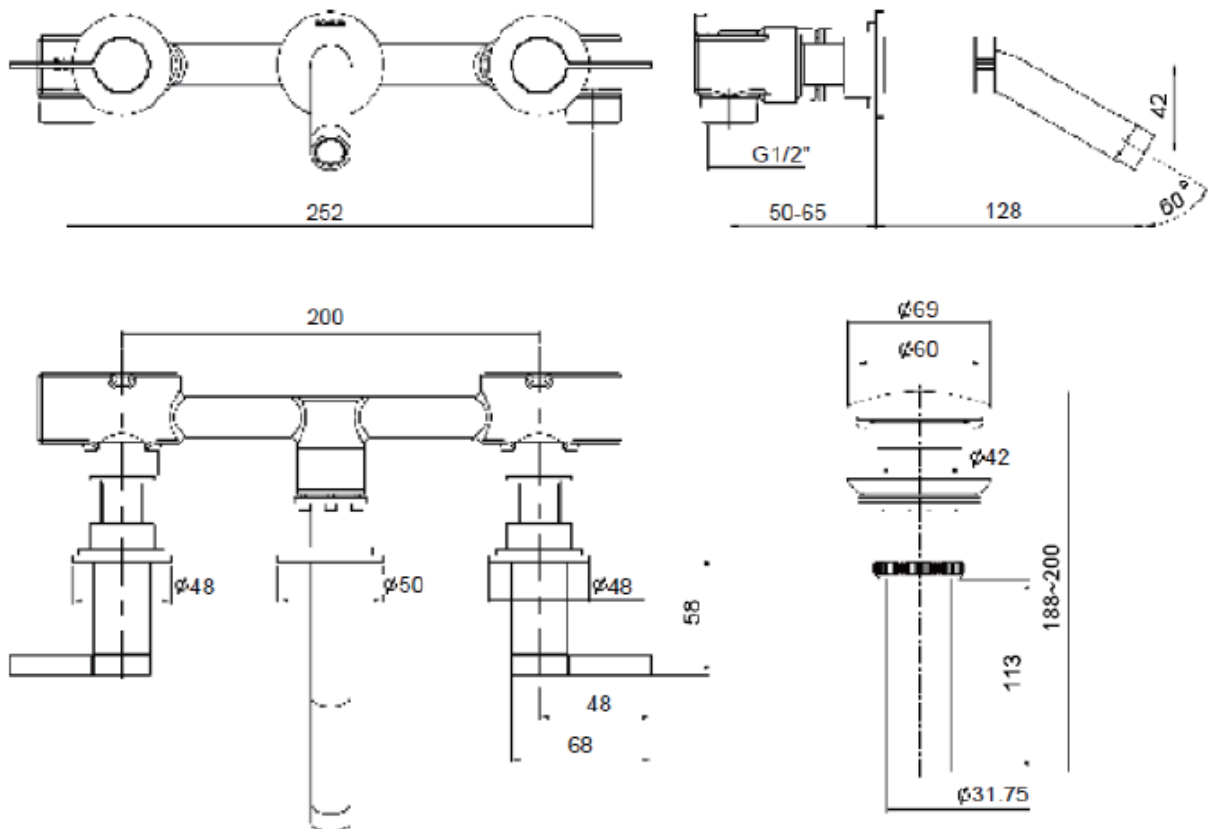

Product Specification:

Model	Spout Reach	Handles	Includes	Finish
K-944T-4	128mm	Metal	Spout, valve, aerator, handles, click drain	CP

Product Dimension:

K-944T-4

Please note that the above information are subject to change without notice.