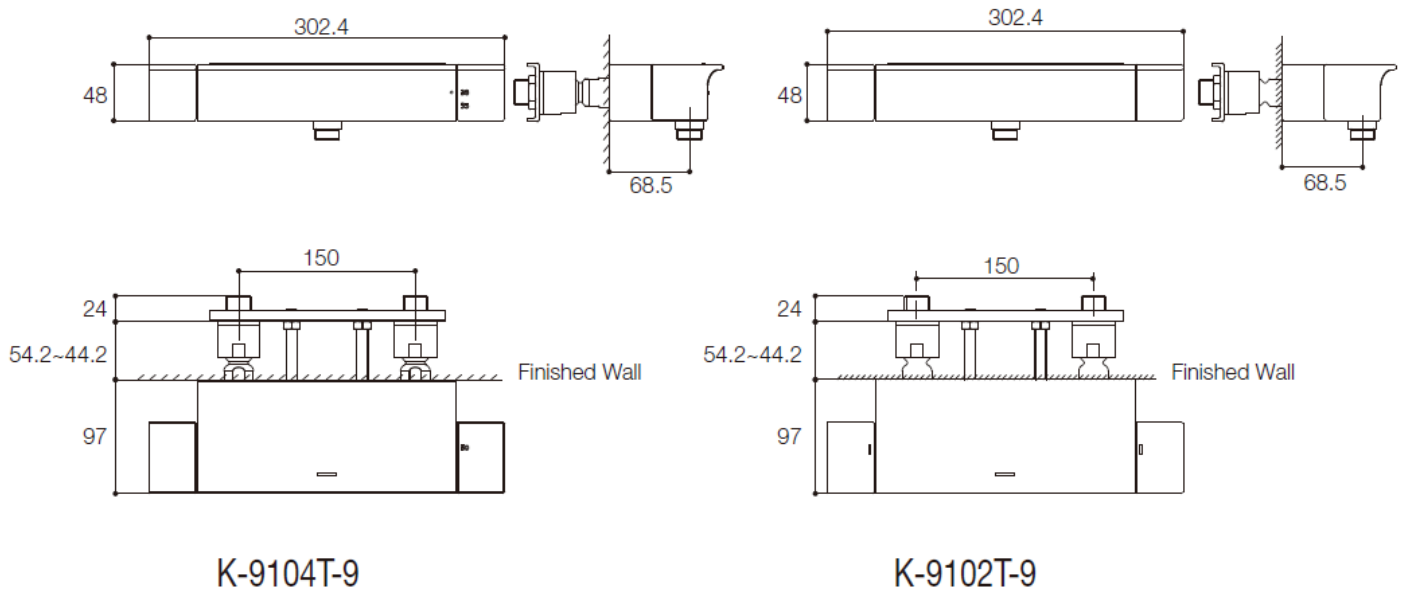

STANCE WALL-MOUNT SHOWER FAUCET

Stance
K-9104T-9
K-9102T-9

Product Specification:

Model	Includes	Finish
STANCE Wall-Mount Thermostatic Shower Faucet		
K-9104T-9	Thermostatic valve, aerator, handle, diverter, connector, shift multi-function handshower, flexible hose, shower bracket	-CP
STANCE Wall-Mount Shower Faucet		
K-9100T-9	Valve, aerator, handle, diverter, connector, shift multi-function handshower, flexible hose, shower bracket	-CP

Product Dimension:

Please note that the above information are subject to change without notice.