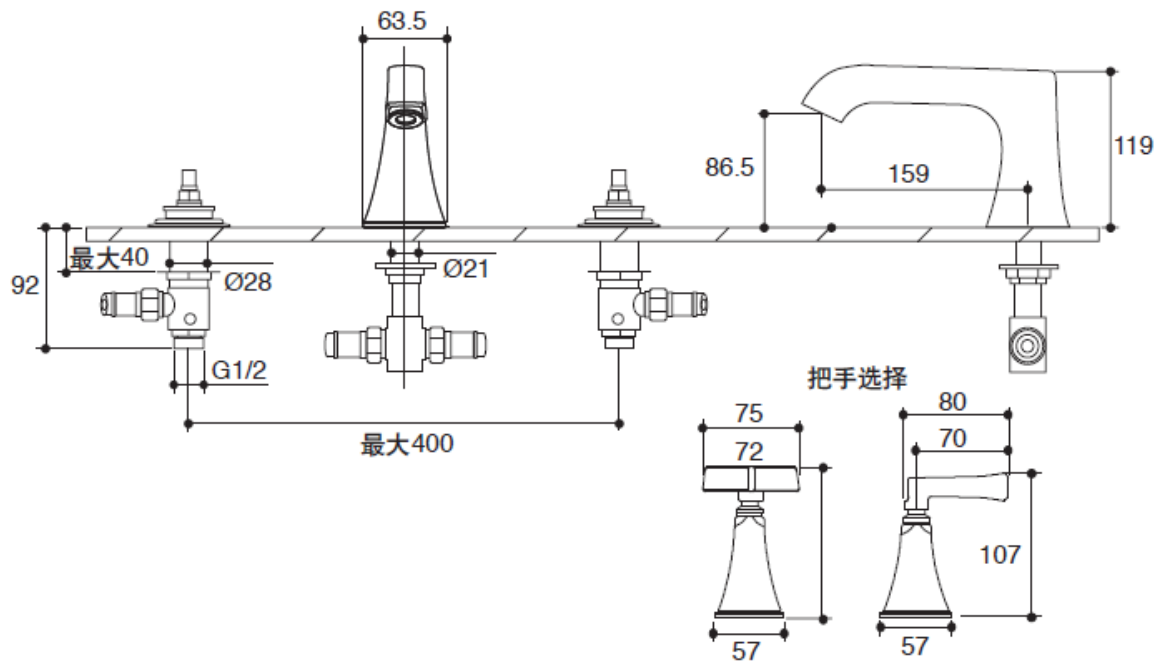

Product Specification:

Model	Spout		Handles	Includes	Finish	NOTE
	Reach	Height				
K-469T-3S	159mm	86.5mm	Cross handles	Spout, handles, valve	CP AF SN BN RGD	Can be matched with K-8667T-CP or K-219T deck-mount diverter and handshower
K-469T-4V			Deco handles			

Product Dimension:

K-469T

Please note that the above information are subject to change without notice.