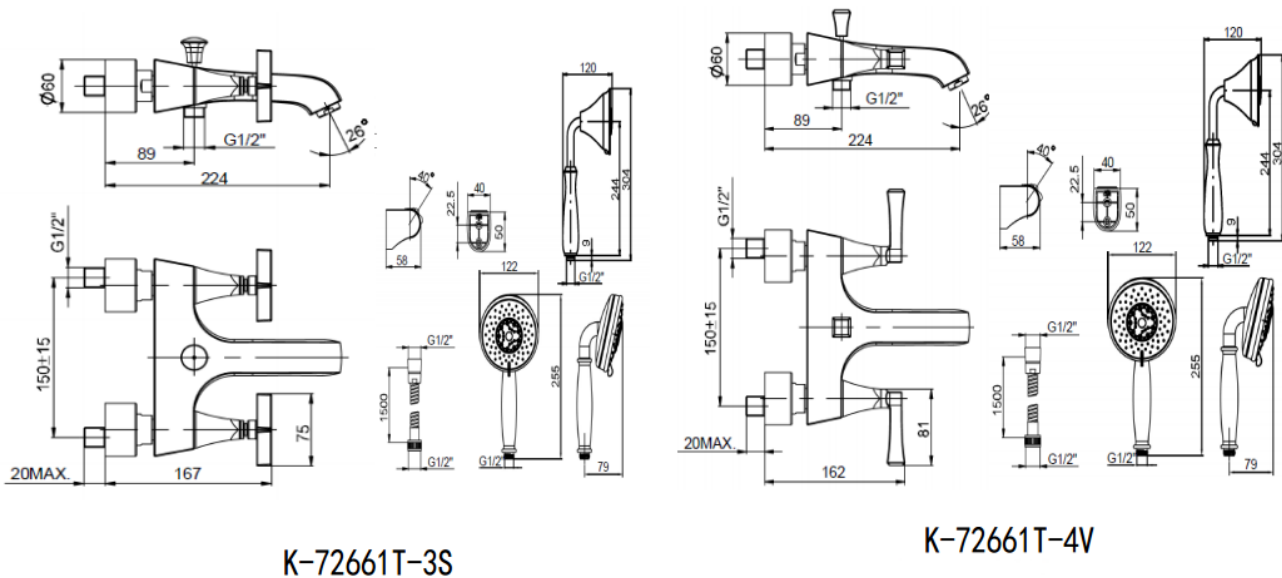

Product Specification:

| Model | Spout Reach | Handles | Includes | Finish |
|-------------|-------------|---------------|--|-----------|
| K-72661T-3S | 224.5mm | Cross handles | Spout, handles, valve, aerator, diverter, Rain Duet multi-function performance handshower, flexible hose, bracket, connector | CP RGD |
| K-72661T-4V | | Deco handles | | |

Product Dimension:

Please note that the above information are subject to change without notice.