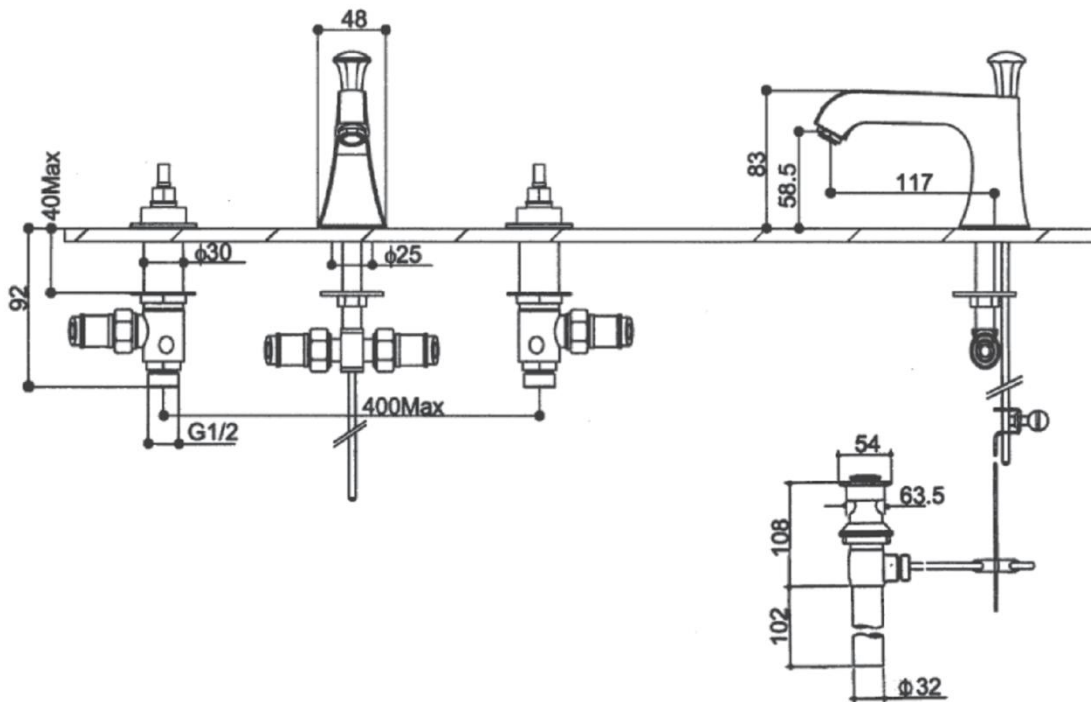

MEMOIRS Stately 8" Widespread Lavatory Faucet

MEMOIRS
K-454T

Product Specification:

Model	Spout		Handles	Includes	Finish	NOTE
	Reach	Height				
K-454T-3S	117mm	58.5mm	Cross handles	Spout, handles, aerator, valve, drain kit, connection assy., supplies	CP AF SN BN RGD	-
K-454T-4V			Deco handles			

Product Dimension:

K-454T-3S/K-454T-4V

Please note that the above information are subject to change without notice.