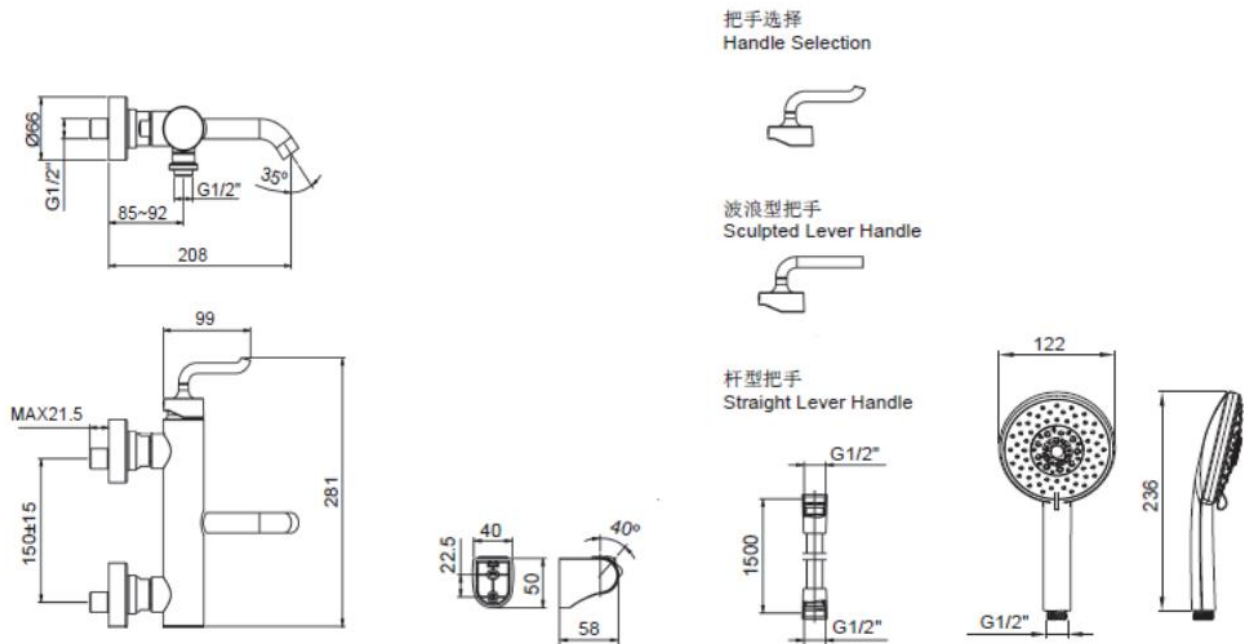

Product Specification:

Model	Spout	Handle	Includes	Finish
K-72632T-4A	208mm	Lever handle	Spout, valve, aerator, flexible hose, diverter, handle, connector, Rain Duet multi-function handshower and bracket	CP BGD PGD RGD
K-72632T-4		Smile handle		

Product Dimension:

K-72632T

Please note that the above information are subject to change without notice.