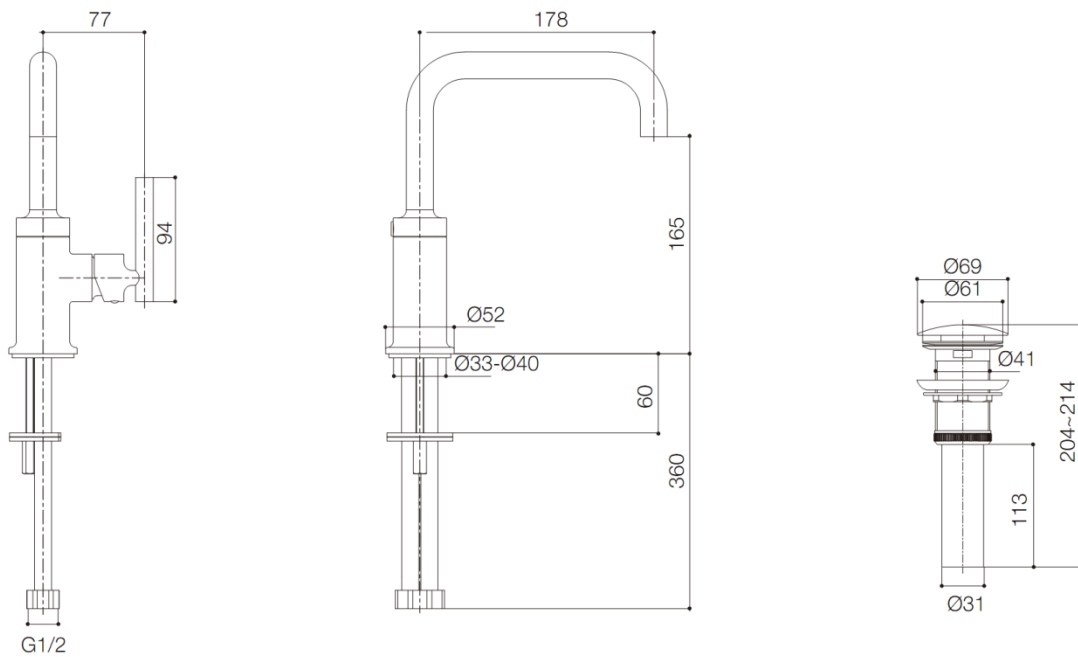

Product Specification:

Model	Spout		Handle	Includes	Finish
	Reach	Height			
K-14597T-4	178mm	165mm	-	Spout, handle, aerator, valve, drain kit, supplies, connection assy.	CP BGD PGD RGD

Product Dimension:

K-14597T-4

Please note that the above information are subject to change without notice.