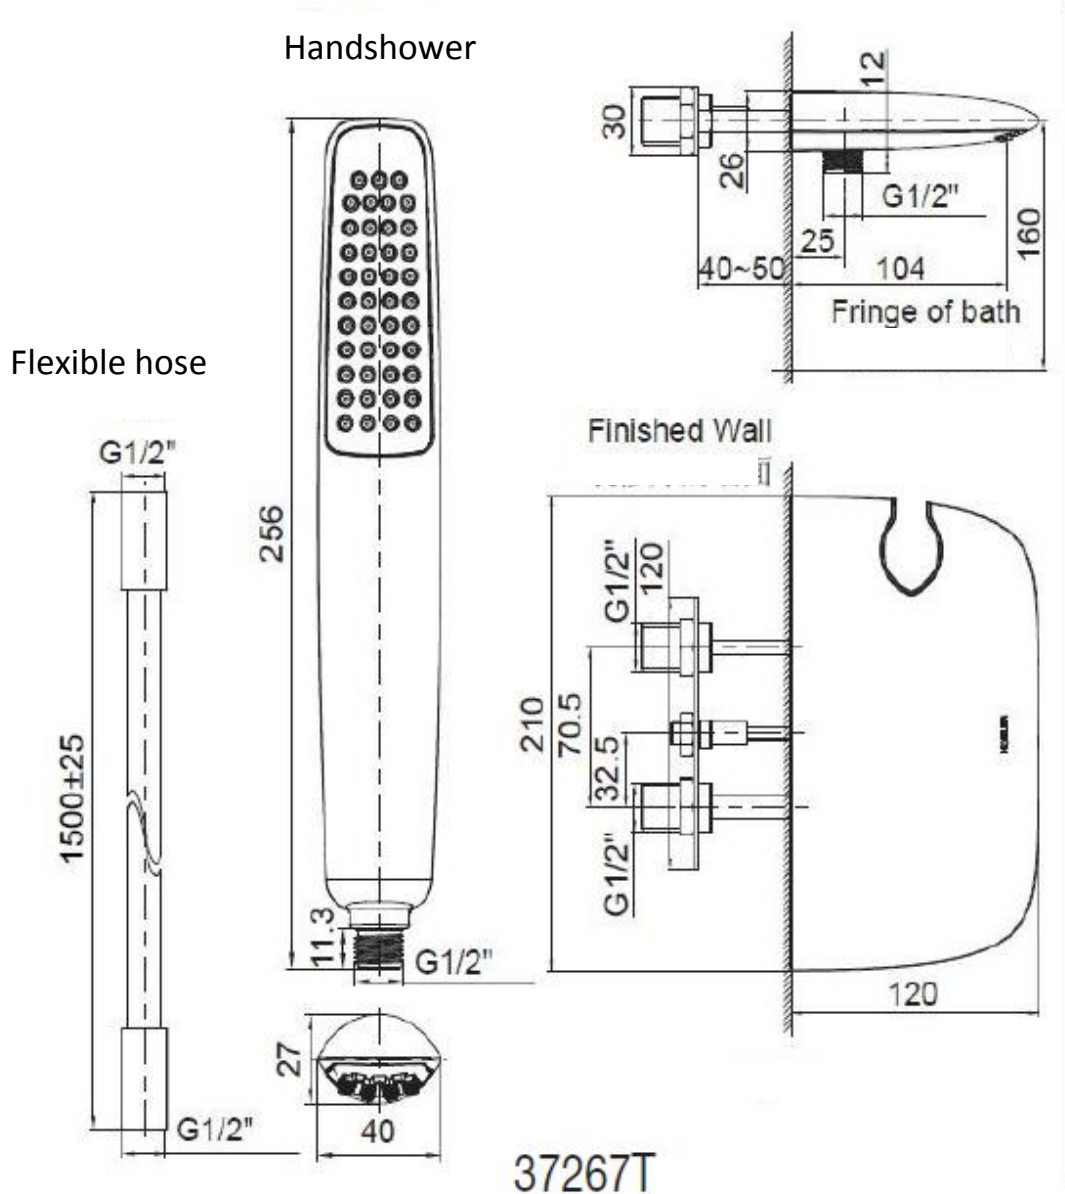

AIRFOIL WALL-MOUNT BATH AND SHOWER FAUCET

AIRFOIL
K-37267T-CP

Product Specification:

Model	Reach #	Includes	Finish
K-37267T	104 mm	Spout, Katalyst handshower, flexible hose, connection kit	Polished Chrome (-CP)

#Reach: the distance between the spout and the center of the faucet opening hole.

Product Dimension:

Please note that the above information are subject to change without notice.