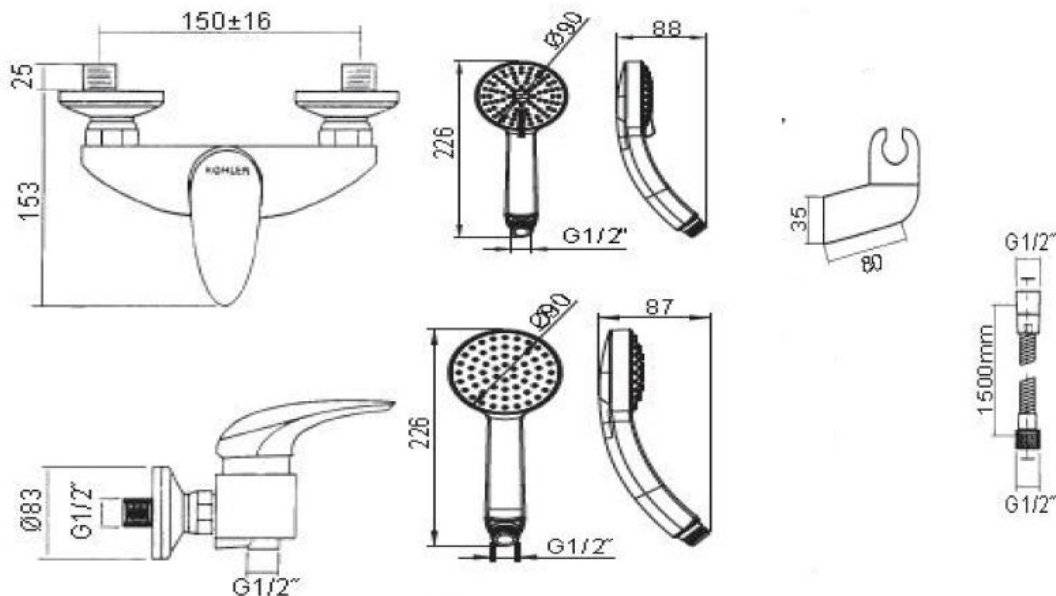

CABRIOLE
 K-72717T-4A
 K-72717T-3A
 K-72717T-4B
 K-72717T-3B

Product Specification:

Model	Handle	Handshower	Includes	Finish
K-72717T-4A	Lever	One-way	Handle, valve, handshower, flexible hose, bracket, bush	CP
K-72717T-3A	Loop			
K-72717T-4B	Lever	Four-way		
K-72717T-3B	Loop			

Product Dimension:

Reference Value

参考值

UNIT: mm
 单位: 毫米

K-72717T-4A/3A/4B/3B

Please note that the above information are subject to change without notice.