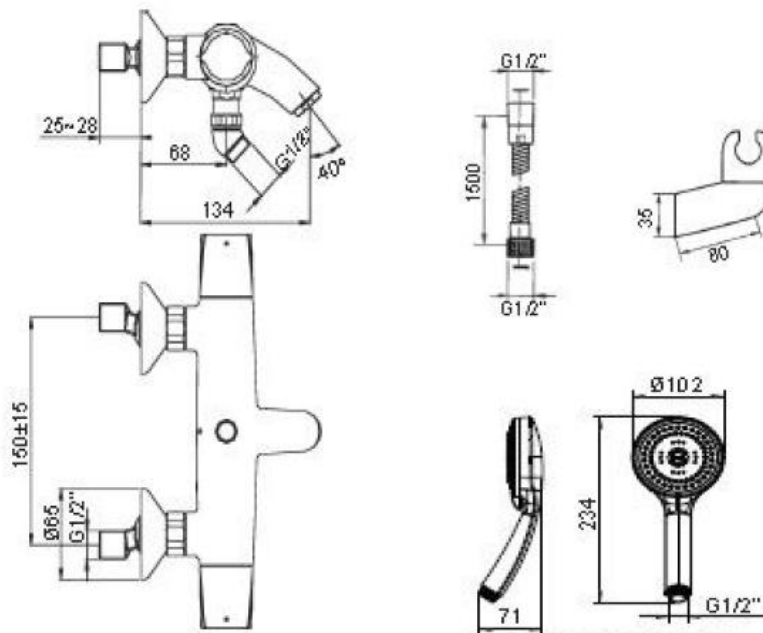

ELEVATION Wall-mount Bath and Shower Faucet

ELEVATION
K-72680T-7-CP

Product Specification:

Model	Spout		Handle	Includes	Finish	NOTE
	Reach	Height				
K-72680T-7-CP	134mm	-	Metal	134mm spout, valve, aerator, handles, multi-function handshower, hose, bracket, bush, and diverter	CP	-

Product Dimension:

Reference Value
参考值

UNIT: mm
单位: 毫米

K-72680T-7

Please note that the above information are subject to change without notice.