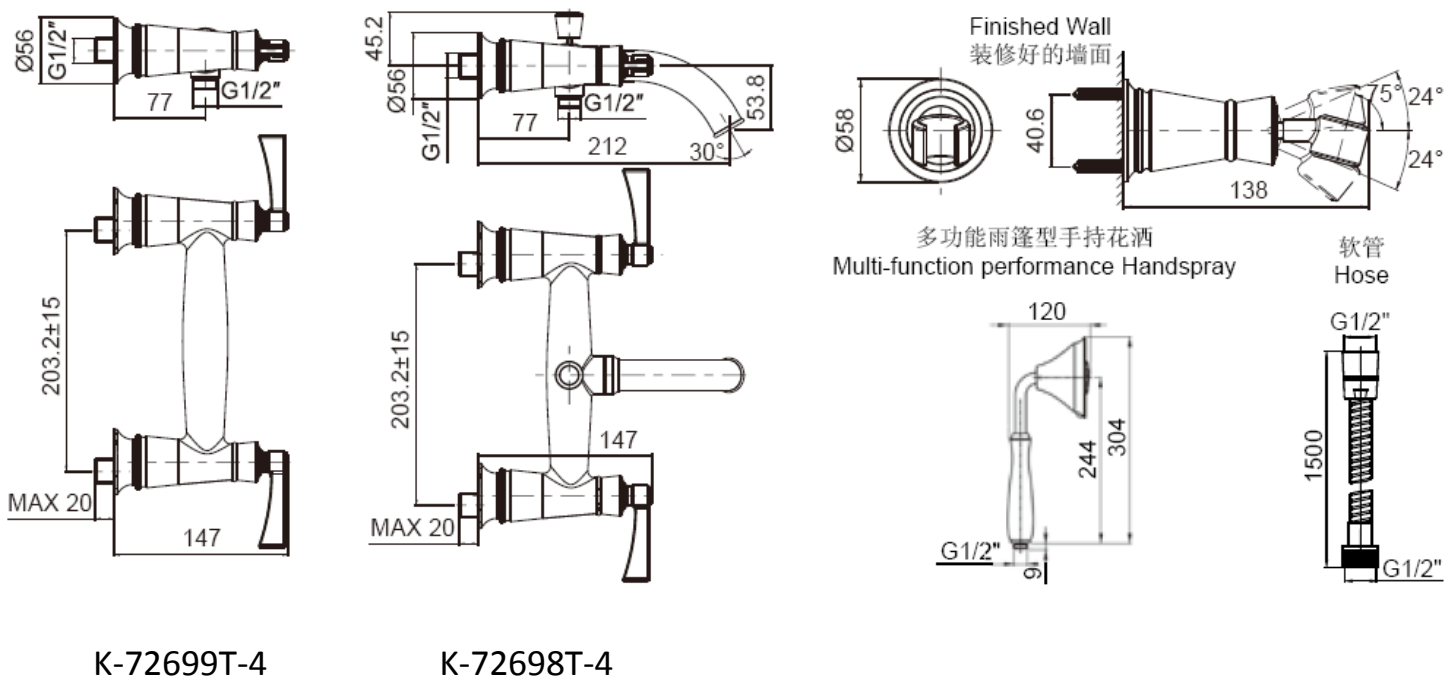

Product Specification:

Model	Spout	Includes	Finish
	Reach#		
Archer Wall-Mount Bath and Shower Faucet			
K-72698T-4	212 mm	Valve, handle, Forte Multi-Function Handshower, flexible hose, bracket, bush, spout, aerator and diverter	Polished Chrome (-CP) Vibrant French Gold (-AF) Vibrant Brushed Nickel (-BN)
Archer Wall-Mount Shower Faucet			
K-72699T-4	-	Valve, handle, Forte Multi-Function Handshower, flexible hose, bracket and bush	Polished Chrome (-CP) Vibrant French Gold (-AF) Vibrant Brushed Nickel (-BN)

#Reach: the distance between the spout and center of the faucet opening hole

Product Dimension:

K-72699T-4

K-72698T-4

Please note that the above information are subject to change without notice.