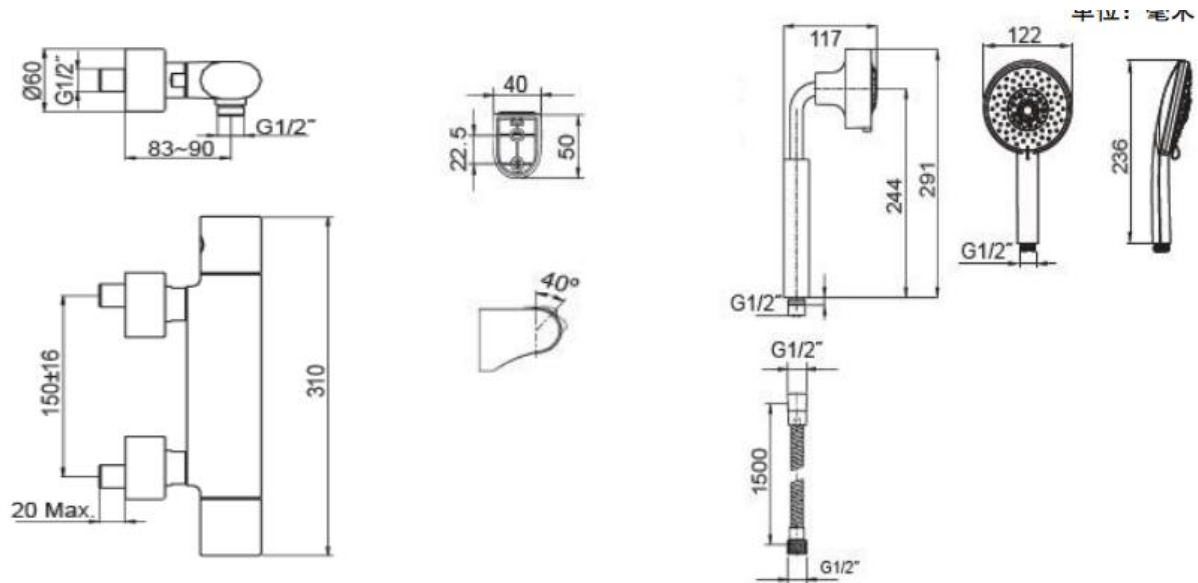

### Product Specification:

Model	Spout		Handle	Includes	Finish
	Reach	Height			
K-72647T-9	-	-	Lever	Thermostatic valve, handles, flexible hose, bracket, Rain Duet multi-function performance handshower, connector	CP

### Product Dimension:

K-72647T-9

Please note that the above information are subject to change without notice.