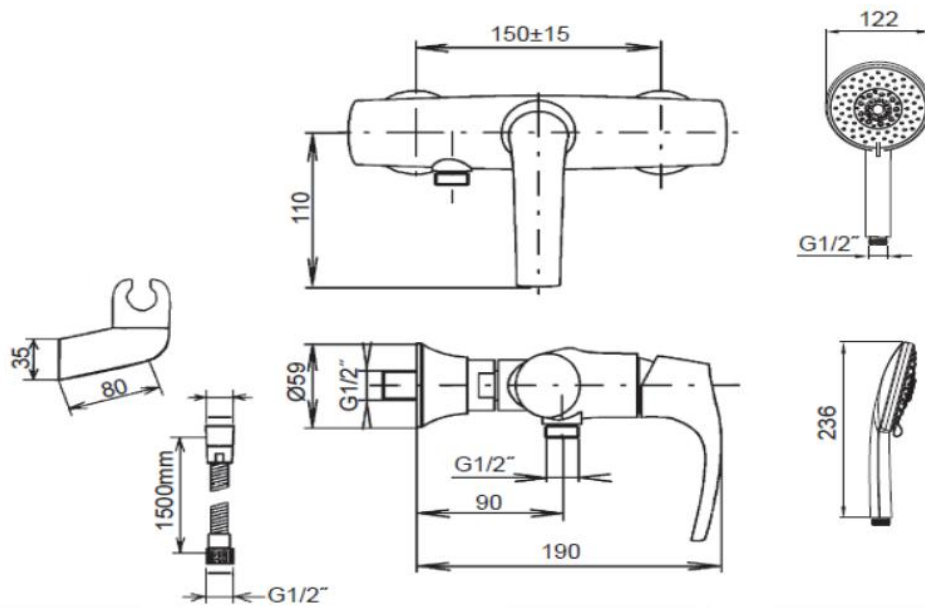

### Product Specification:

Model	Spout		Handle	Includes	Finish
	Reach	Height			
K-72642T-4	-	-	Lever	Handle, Rain Duet multi-function handshower, hose, bracket, connector, valve	CP SN BN

### Product Dimension:

K-72642T-4

Please note that the above information are subject to change without notice.