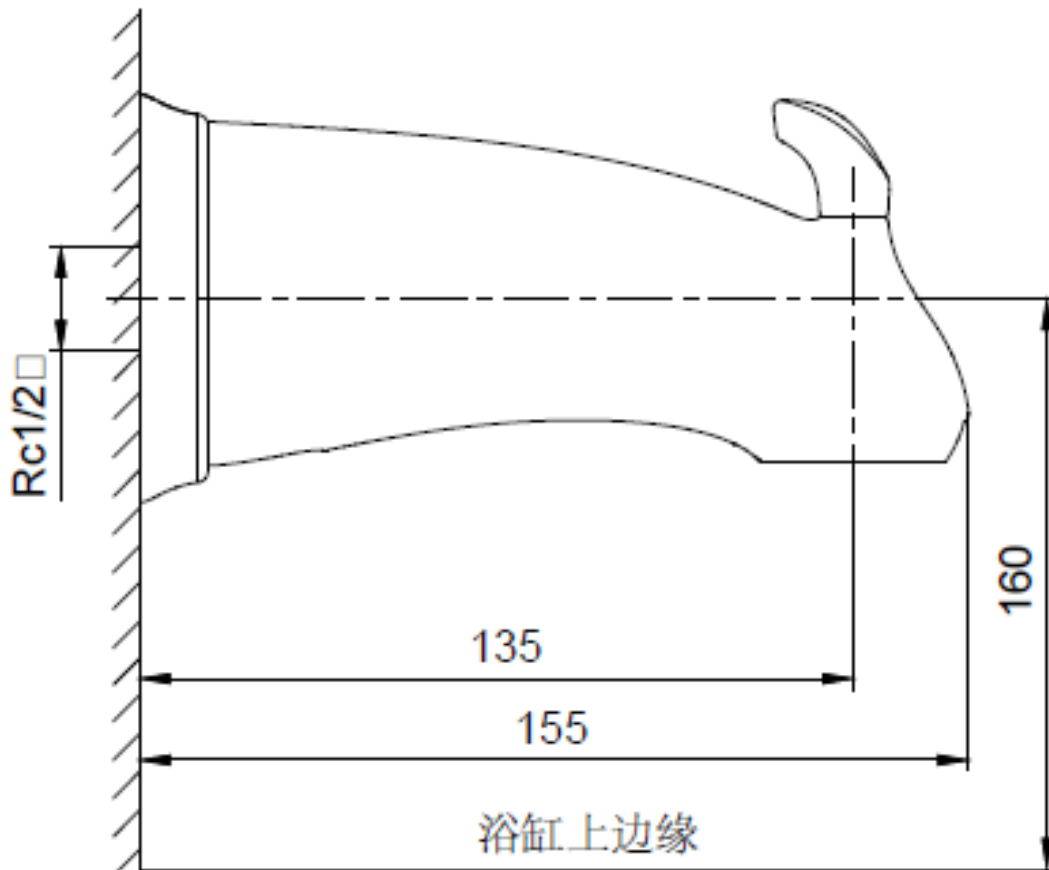

Forte
K-13679T-CP/PGD

Product Specification:

Model	Reach #	Finish
K-13679T	135 mm	Polished Chrome (-CP), Vibrant Moderne Polished Gold(-PGD)

#Reach: the distance between the spout and the center of faucet opening hole.

Product Dimension:

K-13679T

Please note that the above information are subject to change without notice.